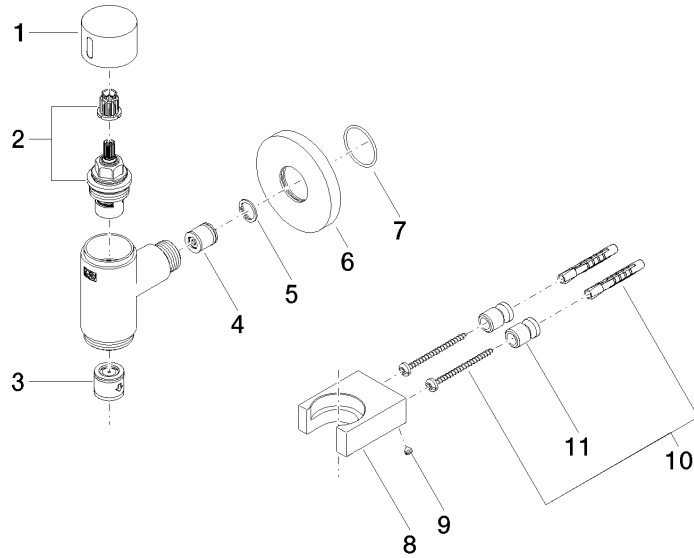

**WATER TUBE Kneipp wall elbow with hose holder with individual rosettes  
FlowReduce - Matte Black**

LULU

27 843 979

Fits: LULU, MADISON, TARA, LISSÉ, VAIA,  
META

- LAMINAR FLOW, max. flow rate 9 l/min (at 3 bar)
- with volume control
- rosette Ø 70 mm
- holder for Kneipp hose
- 1/2" wall elbow
- without hose
- This product can help a building meet the requirements of Green Building Rating Systems, e.g. LEED®, BREEAM®, DGNB

**WATER TUBE Kneipp wall elbow with hose holder with individual rosettes  
FlowReduce - Matte Black**

LULU

27 843 979  
mm [inches]

**Flow rate chart**

**Codes & Standards**

EN 1717

WATER TUBE Kneipp wall elbow with hose holder with individual rosettes  
FlowReduce - Matte Black

---

LULU

27 843 979

Certificates

---

Belgaqua\_24-007-2

WATER TUBE Kneipp wall elbow with hose holder with individual rosettes  
FlowReduce - Matte Black

LULU

27 843 979

**Product version from 4/1/2024**

Parts for other  
finishes can be found  
here: [Chrome](#)

WATER TUBE Kneipp wall elbow with hose holder with individual rosettes  
FlowReduce - Matte Black

LULU