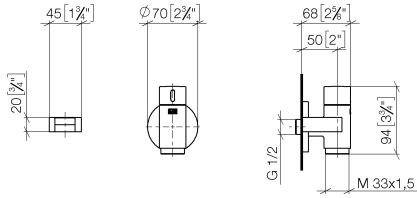

**WATER TUBE Kneipp wall elbow with hose holder with individual rosettes  
FlowReduce - Matte Black**

LULU

27 843 979

Fits: LULU, MADISON, TARA, LISSÉ, VAIA,  
META

- LAMINAR FLOW, max. flow rate 9 l/min (at 3 bar)
- with volume control
- rosette Ø 70 mm
- holder for Kneipp hose
- 1/2" wall elbow
- without hose
- This product can help a building meet the requirements of Green Building Rating Systems, e.g. LEED®, BREEAM®, DGNB

**WATER TUBE Kneipp wall elbow with hose holder with individual rosettes  
FlowReduce - Matte Black**

LULU

27 843 979  
mm [inches]

**Flow rate chart**

**Codes & Standards**

EN 1717

WATER TUBE Kneipp wall elbow with hose holder with individual rosettes  
FlowReduce - Matte Black