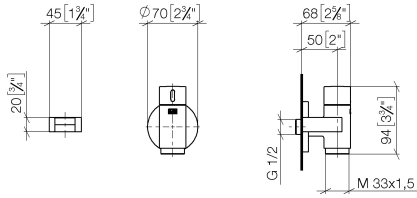

**WATER TUBE Kneipp wall elbow with hose holder with individual rosettes
FlowReduce - Brushed Bronze**

LULU

27 843 979

Fits: LULU, MADISON, TARA, LISSÉ, VAIA,
META

- LAMINAR FLOW, max. flow rate 9 l/min (at 3 bar)
- with volume control
- rosette Ø 70 mm
- holder for Kneipp hose
- 1/2" wall elbow
- without hose
- This product can help a building meet the requirements of Green Building Rating Systems, e.g. LEED®, BREEAM®, DGNB

**WATER TUBE Kneipp wall elbow with hose holder with individual rosettes
FlowReduce - Brushed Bronze**

LULU

27 843 979
mm [inches]

Flow rate chart

Codes & Standards

EN 1717

WATER TUBE Kneipp wall elbow with hose holder with individual rosettes
FlowReduce - Brushed Bronze