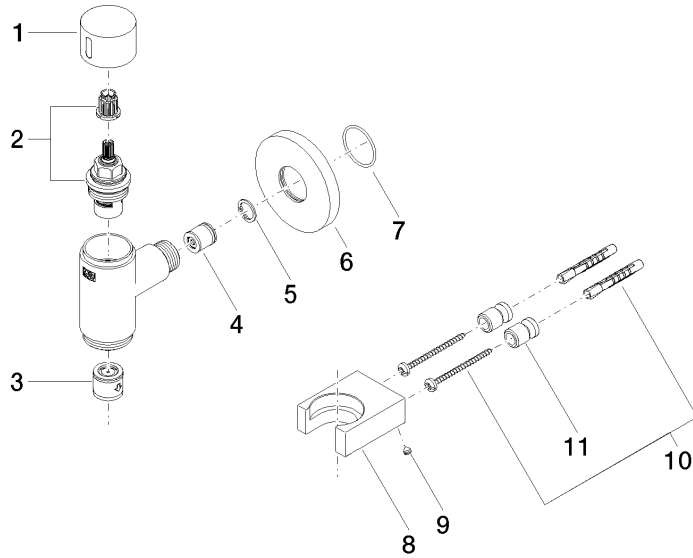

**WATER TUBE Kneipp wall elbow with hose holder with individual rosettes
FlowReduce - Brushed Bronze**

LULU

27 843 979

Fits: LULU, MADISON, TARA, LISSÉ, VAIA,
META

- LAMINAR FLOW, max. flow rate 9 l/min (at 3 bar)
- with volume control
- rosette Ø 70 mm
- holder for Kneipp hose
- 1/2" wall elbow
- without hose
- This product can help a building meet the requirements of Green Building Rating Systems, e.g. LEED®, BREEAM®, DGNB

**WATER TUBE Kneipp wall elbow with hose holder with individual rosettes
FlowReduce - Brushed Bronze**

LULU

27 843 979
mm [inches]

Flow rate chart

Codes & Standards

EN 1717

WATER TUBE Kneipp wall elbow with hose holder with individual rosettes
FlowReduce - Brushed Bronze

LULU

27 843 979

Certificates

Belgaqua_24-007-2

WATER TUBE Kneipp wall elbow with hose holder with individual rosettes
FlowReduce - Brushed Bronze

LULU

27 843 979

Product version from 4/1/2024

Parts for other
finishes can be found
here: [Chrome](#)

WATER TUBE Kneipp wall elbow with hose holder with individual rosettes
FlowReduce - Brushed Bronze

LULU

27 843 979

Spare parts list

Product version from 4/1/2024