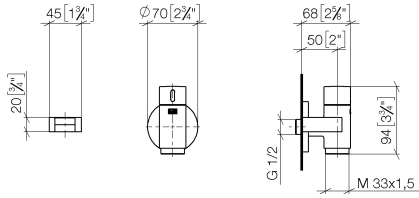

**WATER TUBE Kneipp wall elbow with hose holder with individual rosettes
FlowReduce - Brushed Champagne (22kt Gold)**

LULU

27 843 979

Fits: LULU, MADISON, TARA, LISSÉ, VAIA, META

- LAMINAR FLOW, max. flow rate 9 l/min (at 3 bar)
- with volume control
- rosette Ø 70 mm
- holder for Kneipp hose
- 1/2" wall elbow
- without hose
- This product can help a building meet the requirements of Green Building Rating Systems, e.g. LEED®, BREEAM®, DGNB

**WATER TUBE Kneipp wall elbow with hose holder with individual rosettes
FlowReduce - Brushed Champagne (22kt Gold)**

LULU

27 843 979
mm [inches]

Flow rate chart

Codes & Standards

EN 1717

WATER TUBE Kneipp wall elbow with hose holder with individual rosettes
FlowReduce - Brushed Champagne (22kt Gold)