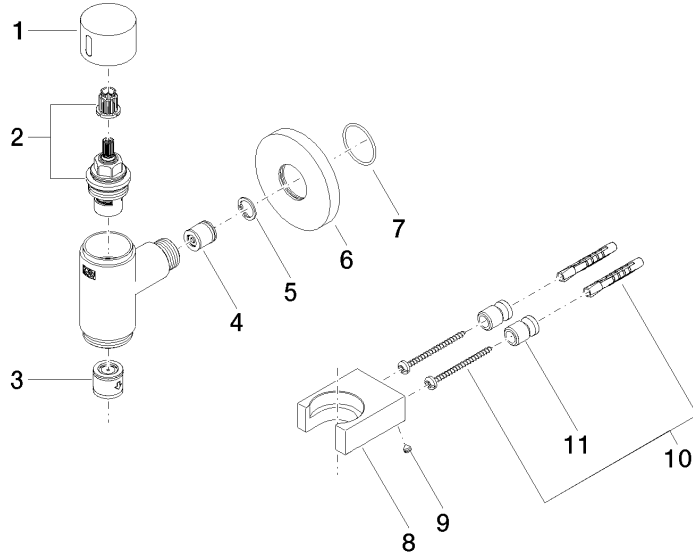

**WATER TUBE Kneipp wall elbow with hose holder with individual rosettes
FlowReduce - Brushed Champagne (22kt Gold)**

LULU

27 843 979

Fits: LULU, MADISON, TARA, LISSÉ, VAIA, META

- LAMINAR FLOW, max. flow rate 9 l/min (at 3 bar)
- with volume control
- rosette Ø 70 mm
- holder for Kneipp hose
- 1/2" wall elbow
- without hose
- This product can help a building meet the requirements of Green Building Rating Systems, e.g. LEED®, BREEAM®, DGNB

**WATER TUBE Kneipp wall elbow with hose holder with individual rosettes
FlowReduce - Brushed Champagne (22kt Gold)**

LULU

27 843 979
mm [inches]

Flow rate chart

Codes & Standards

EN 1717

WATER TUBE Kneipp wall elbow with hose holder with individual rosettes
FlowReduce - Brushed Champagne (22kt Gold)

LULU

27 843 979

Certificates

Belgaqua_24-007-2

WATER TUBE Kneipp wall elbow with hose holder with individual rosettes
FlowReduce - Brushed Champagne (22kt Gold)

LULU

27 843 979

Product version from 4/1/2024

Parts for other
finishes can be found
here: [Chrome](#)

WATER TUBE Kneipp wall elbow with hose holder with individual rosettes
FlowReduce - Brushed Champagne (22kt Gold)

LULU

27 843 979

Spare parts list

Product version from 4/1/2024