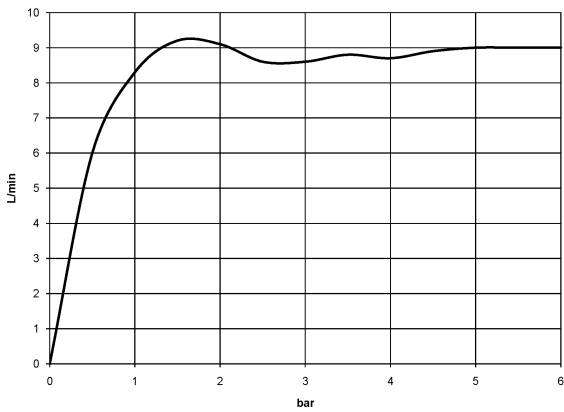

**WATER TUBE Kneipp wall elbow with hose holder with individual rosettes
FlowReduce - Brushed Champagne (22kt Gold)**

LULU

27 843 979

Fits: LULU, MADISON, TARA, LISSÉ, VAIA, META

- LAMINAR FLOW, max. flow rate 9 l/min (at 3 bar)
- with volume control
- rosette Ø 70 mm
- holder for Kneipp hose
- 1/2" wall elbow
- without hose
- This product can help a building meet the requirements of Green Building Rating Systems, e.g. LEED®, BREEAM®, DGNB

Intrinsic protection against back flow.

	Brushed Champagne (22kt Gold)	27 843 979-46
	Chrome	27 843 979-00
	Brushed Platinum	27 843 979-06
	Platinum	27 843 979-08
	Dark Chrome	27 843 979-19
	Light Gold	27 843 979-26
	Brushed Light Gold	27 843 979-27
	Brushed Durabronze (23kt Gold)	27 843 979-28
	Matte Black	27 843 979-33
	Brushed Bronze	27 843 979-42
	Champagne (22kt Gold)	27 843 979-47
	Brushed Chrome	27 843 979-93
	Brushed Dark Platinum	27 843 979-99

**WATER TUBE Kneipp wall elbow with hose holder with individual rosettes
FlowReduce - Brushed Champagne (22kt Gold)**

LULU

27 843 979
mm [inches]

Flow rate chart

Codes & Standards

EN 1717

WATER TUBE Kneipp wall elbow with hose holder with individual rosettes
FlowReduce - Brushed Champagne (22kt Gold)