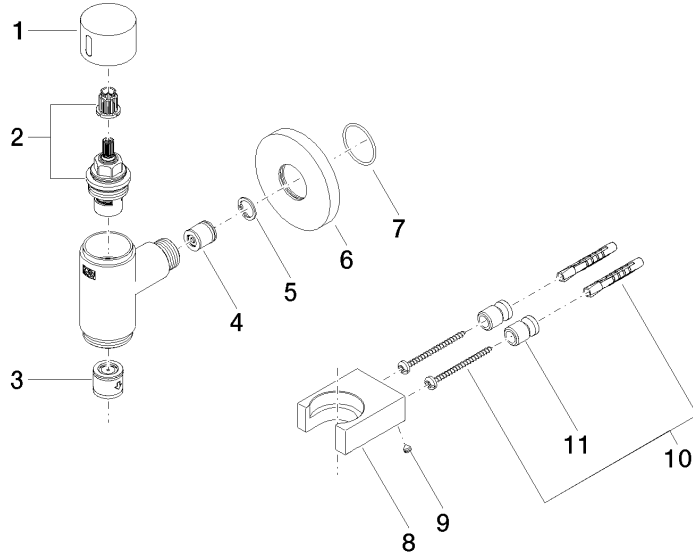

**WATER TUBE Kneipp wall elbow with hose holder with individual rosettes  
FlowReduce - Brushed Chrome**

LULU

27 843 979

Fits: LULU, MADISON, TARA, LISSÉ, VAIA,  
META

- LAMINAR FLOW, max. flow rate 9 l/min (at 3 bar)
- with volume control
- rosette Ø 70 mm
- holder for Kneipp hose
- 1/2" wall elbow
- without hose
- This product can help a building meet the requirements of Green Building Rating Systems, e.g. LEED®, BREEAM®, DGNB

**WATER TUBE Kneipp wall elbow with hose holder with individual rosettes  
FlowReduce - Brushed Chrome**

LULU

27 843 979  
mm [inches]

**Flow rate chart**

**Codes & Standards**

EN 1717

WATER TUBE Kneipp wall elbow with hose holder with individual rosettes  
FlowReduce - Brushed Chrome

---

LULU

27 843 979

Certificates

---

Belgaqua\_24-007-2

WATER TUBE Kneipp wall elbow with hose holder with individual rosettes  
FlowReduce - Brushed Chrome

LULU

27 843 979

**Product version from 4/1/2024**

Parts for other  
finishes can be found  
here: Chrome

WATER TUBE Kneipp wall elbow with hose holder with individual rosettes  
FlowReduce - Brushed Chrome

LULU