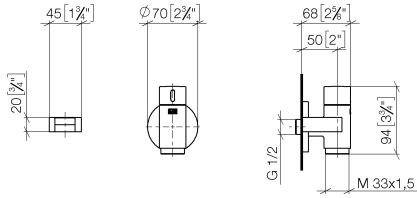

**WATER TUBE Kneipp wall elbow with hose holder with individual rosettes  
FlowReduce - Brushed Chrome**

LULU

27 843 979

Fits: LULU, MADISON, TARA, LISSÉ, VAIA,  
META

- LAMINAR FLOW, max. flow rate 9 l/min (at 3 bar)
- with volume control
- rosette Ø 70 mm
- holder for Kneipp hose
- 1/2" wall elbow
- without hose
- This product can help a building meet the requirements of Green Building Rating Systems, e.g. LEED®, BREEAM®, DGNB

**WATER TUBE Kneipp wall elbow with hose holder with individual rosettes  
FlowReduce - Brushed Chrome**

LULU

27 843 979  
mm [inches]

**Flow rate chart**

**Codes & Standards**

EN 1717

WATER TUBE Kneipp wall elbow with hose holder with individual rosettes  
FlowReduce - Brushed Chrome