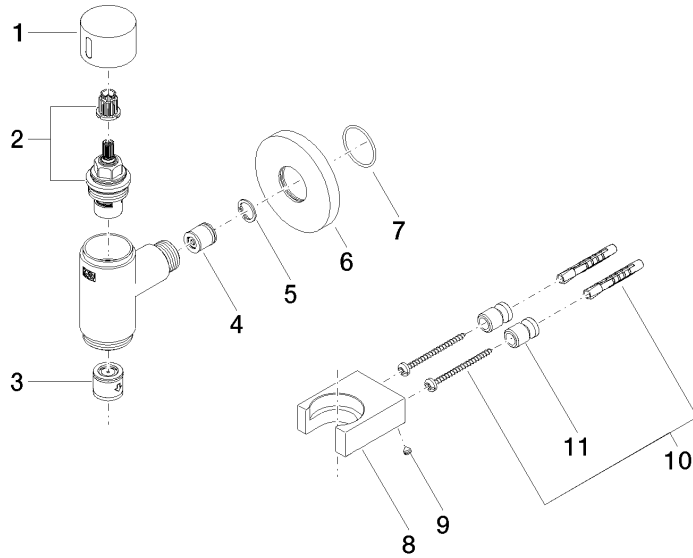

**WATER TUBE Kneipp wall elbow with hose holder with individual rosettes
FlowReduce - Brushed Dark Platinum**

LULU

27 843 979

Fits: LULU, MADISON, TARA, LISSÉ, VAIA,
META

- LAMINAR FLOW, max. flow rate 9 l/min (at 3 bar)
- with volume control
- rosette Ø 70 mm
- holder for Kneipp hose
- 1/2" wall elbow
- without hose
- This product can help a building meet the requirements of Green Building Rating Systems, e.g. LEED®, BREEAM®, DGNB

**WATER TUBE Kneipp wall elbow with hose holder with individual rosettes
FlowReduce - Brushed Dark Platinum**

LULU

27 843 979
mm [inches]

Flow rate chart

Codes & Standards

EN 1717

WATER TUBE Kneipp wall elbow with hose holder with individual rosettes
FlowReduce - Brushed Dark Platinum

LULU

27 843 979

Certificates

Belgaqua_24-007-2

WATER TUBE Kneipp wall elbow with hose holder with individual rosettes
FlowReduce - Brushed Dark Platinum

LULU

27 843 979

Product version from 4/1/2024

Parts for other
finishes can be found
here: [Chrome](#)

WATER TUBE Kneipp wall elbow with hose holder with individual rosettes
FlowReduce - Brushed Dark Platinum

LULU

27 843 979

Spare parts list

Product version from 4/1/2024