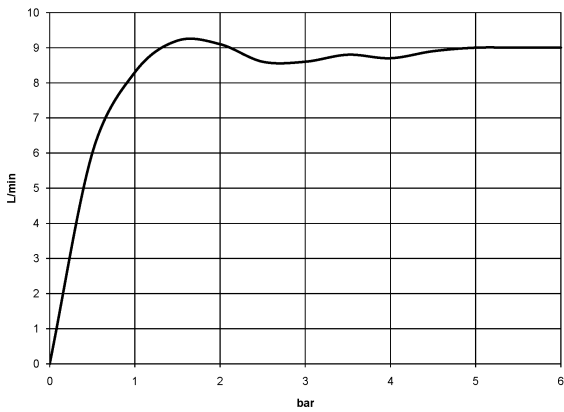

**WATER TUBE Kneipp wall elbow with hose holder with individual rosettes
FlowReduce - Brushed Dark Platinum**

LULU

27 843 979

Fits: LULU, MADISON, TARA, LISSÉ, VAIA,
META

- LAMINAR FLOW, max. flow rate 9 l/min (at 3 bar)
- with volume control
- rosette Ø 70 mm
- holder for Kneipp hose
- 1/2" wall elbow
- without hose
- This product can help a building meet the requirements of Green Building Rating Systems, e.g. LEED®, BREEAM®, DGNB

Intrinsic protection against back flow.

	Brushed Dark Platinum	27 843 979-99
	Chrome	27 843 979-00
	Brushed Platinum	27 843 979-06
	Platinum	27 843 979-08
	Dark Chrome	27 843 979-19
	Light Gold	27 843 979-26
	Brushed Light Gold	27 843 979-27
	Brushed Durabronze (23kt Gold)	27 843 979-28
	Matte Black	27 843 979-33
	Brushed Bronze	27 843 979-42
	Brushed Champagne (22kt Gold)	27 843 979-46
	Champagne (22kt Gold)	27 843 979-47
	Brushed Chrome	27 843 979-93

**WATER TUBE Kneipp wall elbow with hose holder with individual rosettes
FlowReduce - Brushed Dark Platinum**

LULU

27 843 979
mm [inches]

Flow rate chart

Codes & Standards

EN 1717

WATER TUBE Kneipp wall elbow with hose holder with individual rosettes
FlowReduce - Brushed Dark Platinum