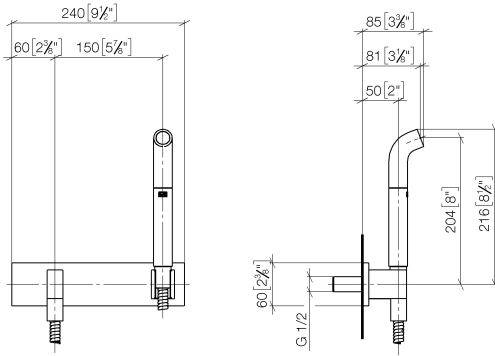

Affusion pipe with cover plate FlowReduce - Brushed Platinum

IMO

27 858 979

Fits: IMO, MEM, CL.1, CYO

- laminar flow
- 3/8" shower outlet
- cover plate 240 x 60 mm
- metal shower hose 1250mm with integrated anti-twist protection
- 1/2" connection
- plug-link mounting
- max. flow 7 l/min
- This product can help a building meet the requirements of Green Building Rating Systems, e.g. LEED®, BREEAM®, DGNB

27 858 979

mm [inches]

Codes & Standards

DIN 4109

EN 1717

ISO 3822

Ü-Zeichen

Certificates

Spare parts list

Product version from 4/1/2024

No.	Item Number	Name	Quantity used	Delivery time
	04 12 11 073 01-06	spout	21	10