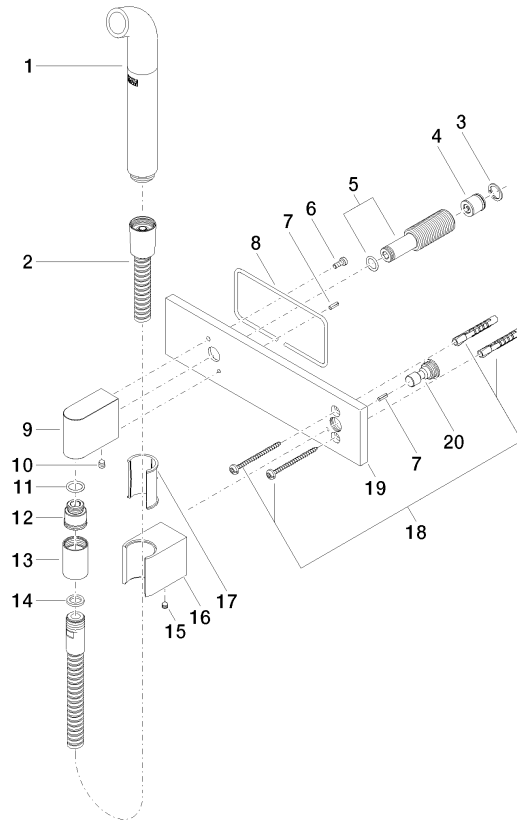

Affusion pipe with cover plate FlowReduce - Brushed Platinum

IMO

27 858 979

Fits: IMO, MEM, CL.1, CYO

- laminar flow
- 3/8" shower outlet
- cover plate 240 x 60 mm
- metal shower hose 1250mm with integrated anti-twist protection
- 1/2" connection
- plug-link mounting
- max. flow 7 l/min
- This product can help a building meet the requirements of Green Building Rating Systems, e.g. LEED®, BREEAM®, DGNB

27 858 979

mm [inches]

Codes & Standards

DIN 4109

EN 1717

ISO 3822

Ü-Zeichen

Certificates

LGA_38

Belgaqua_24-007-2

27 858 979

Product version from 4/1/2024

Parts for other finishes can be found here: [Chrome](#)

Affusion pipe with cover plate FlowReduce - Brushed Platinum

IMO

27 858 979

Spare parts list

Product version from 4/1/2024

No.	Item Number	Name	Quantity used	Delivery time
	04 12 11 073 01-06	spout	21	10