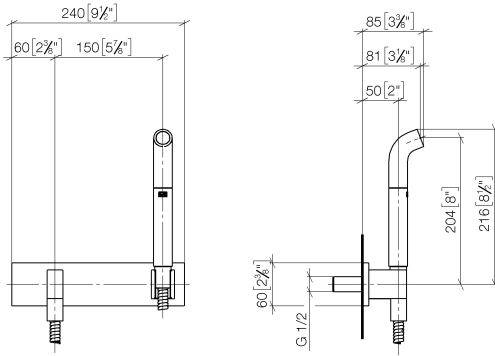

27 858 979

Fits: IMO, MEM, CL.1, CYO

- laminar flow
- 3/8" shower outlet
- cover plate 240 x 60 mm
- metal shower hose 1250mm with integrated anti-twist protection
- 1/2" connection
- plug-link mounting
- max. flow 7 l/min
- This product can help a building meet the requirements of Green Building Rating Systems, e.g. LEED®, BREEAM®, DGNB

27 858 979

mm [inches]

Codes & Standards

DIN 4109

EN 1717

ISO 3822

Ü-Zeichen

Certificates

Spare parts list

Product version from 4/1/2024

| No. | Item Number | Name | Quantity used | Delivery time |
|-----|--------------------|-------|---------------|---------------|
| | 04 12 11 073 01-08 | spout | 21 | 40 |