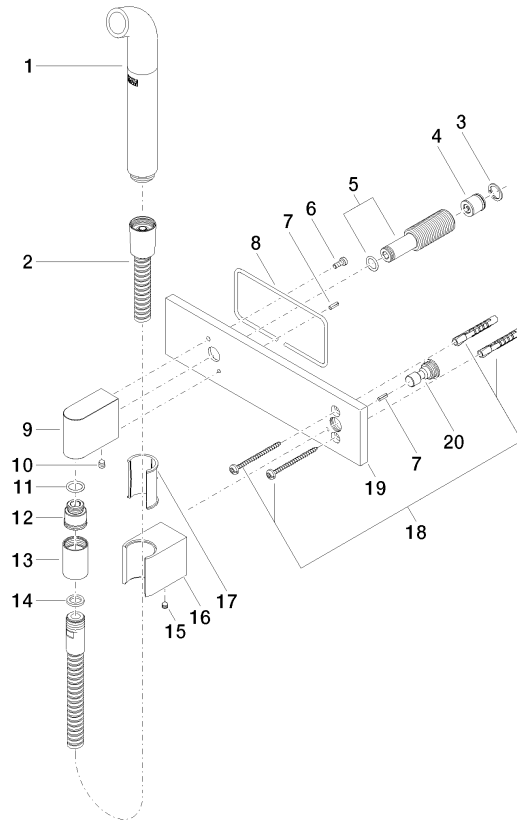

27 858 979

Fits: IMO, MEM, CL.1, CYO

- laminar flow
- 3/8" shower outlet
- cover plate 240 x 60 mm
- metal shower hose 1250mm with integrated anti-twist protection
- 1/2" connection
- plug-link mounting
- max. flow 7 l/min
- This product can help a building meet the requirements of Green Building Rating Systems, e.g. LEED®, BREEAM®, DGNB

27 858 979

mm [inches]

Codes & Standards

DIN 4109

EN 1717

ISO 3822

Ü-Zeichen

Certificates

LGA_38

Belgaqua_24-007-2

27 858 979

Product version from 4/1/2024

Parts for other finishes can be found here: [Chrome](#)

Affusion pipe with cover plate FlowReduce - Platinum

IMO

27 858 979

Spare parts list

Product version from 4/1/2024

| No. | Item Number | Name | Quantity used | Delivery time |
|-----|--------------------|-------|---------------|---------------|
| | 04 12 11 073 01-08 | spout | 21 | 40 |