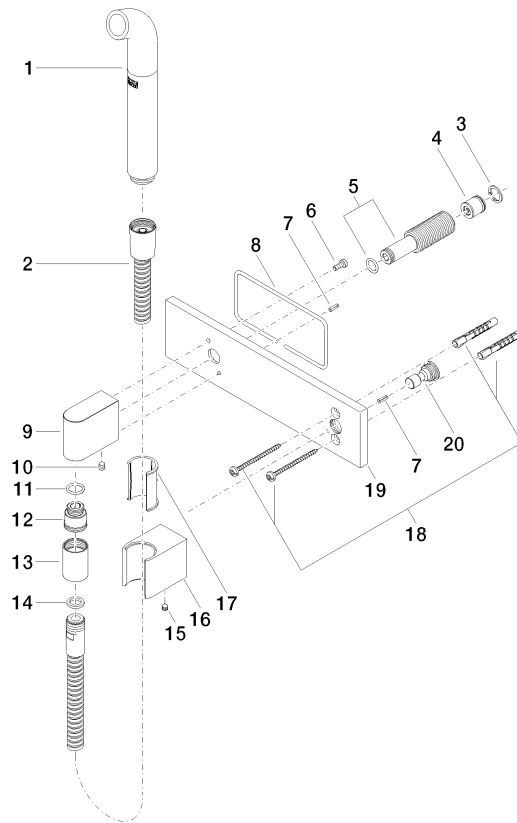

Affusion pipe with cover plate FlowReduce - Brushed Durabronz (23kt Gold)

IMO

27 858 979

Fits: IMO, MEM, CL.1, CYO

- laminar flow
- 3/8" shower outlet
- cover plate 240 x 60 mm
- metal shower hose 1250mm with integrated anti-twist protection
- 1/2" connection
- plug-link mounting
- max. flow 7 l/min
- This product can help a building meet the requirements of Green Building Rating Systems, e.g. LEED®, BREEAM®, DGNB

27 858 979

mm [inches]

Codes & Standards

DIN 4109

EN 1717

ISO 3822

Ü-Zeichen

Certificates

LGA_38

Belgaqua_24-007-2

27 858 979

Product version from 4/1/2024

Parts for other finishes can be found here: [Chrome](#)

Affusion pipe with cover plate FlowReduce - Brushed Durabronz (23kt Gold)

IMO

27 858 979

Spare parts list

Product version from 4/1/2024

No.	Item Number	Name	Quantity used	Delivery time
	04 12 11 073 01-28	spout	21	20