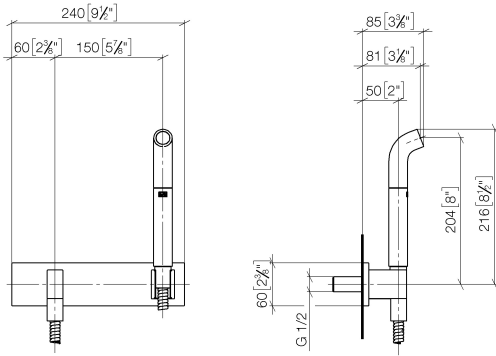

Affusion pipe with cover plate FlowReduce - Brushed Durabronz (23kt Gold)

IMO

27 858 979

Fits: IMO, MEM, CL.1, CYO

- laminar flow
- 3/8" shower outlet
- cover plate 240 x 60 mm
- metal shower hose 1250mm with integrated anti-twist protection
- 1/2" connection
- plug-link mounting
- max. flow 7 l/min
- This product can help a building meet the requirements of Green Building Rating Systems, e.g. LEED®, BREEAM®, DGNB

27 858 979

mm [inches]

Codes & Standards

DIN 4109

EN 1717

ISO 3822

Ü-Zeichen

Certificates

Spare parts list

Product version from 4/1/2024

No.	Item Number	Name	Quantity used	Delivery time
	04 12 11 073 01-28	spout	21	20