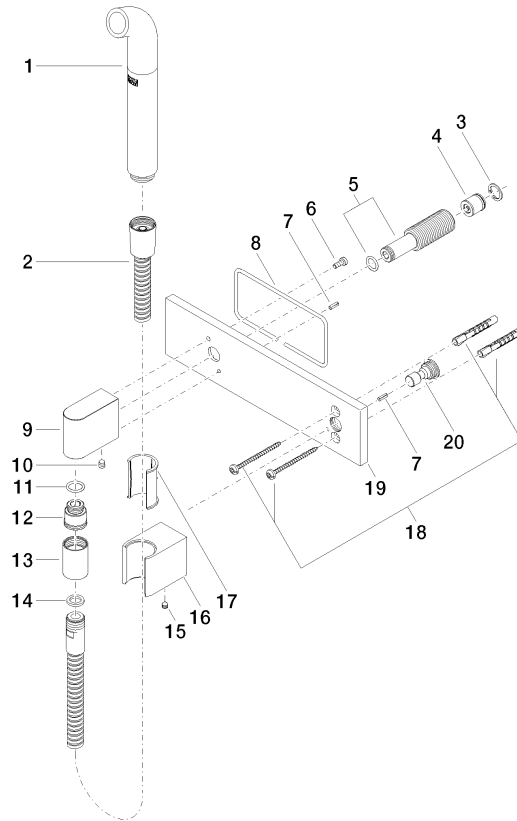

Affusion pipe with cover plate FlowReduce - Matte Black

IMO

27 858 979

Fits: IMO, MEM, CL.1, CYO

- laminar flow
- 3/8" shower outlet
- cover plate 240 x 60 mm
- metal shower hose 1250mm with integrated anti-twist protection
- 1/2" connection
- plug-link mounting
- max. flow 7 l/min
- This product can help a building meet the requirements of Green Building Rating Systems, e.g. LEED®, BREEAM®, DGNB

27 858 979

mm [inches]

Codes & Standards

DIN 4109

EN 1717

ISO 3822

Ü-Zeichen

Certificates

LGA_38

Belgaqua_24-007-2

27 858 979

Product version from 4/1/2024

Parts for other finishes can be found here: [Chrome](#)

Affusion pipe with cover plate FlowReduce - Matte Black

IMO

27 858 979

Spare parts list

Product version from 4/1/2024

No.	Item Number	Name	Quantity used	Delivery time
	04 12 11 073 01-33	spout	21	60