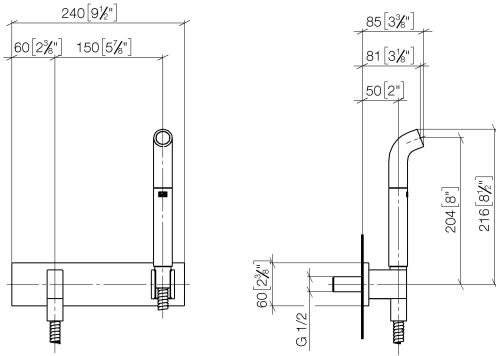

Affusion pipe with cover plate FlowReduce - Matte Black

IMO

27 858 979

Fits: IMO, MEM, CL.1, CYO

- laminar flow
- 3/8" shower outlet
- cover plate 240 x 60 mm
- metal shower hose 1250mm with integrated anti-twist protection
- 1/2" connection
- plug-link mounting
- max. flow 7 l/min
- This product can help a building meet the requirements of Green Building Rating Systems, e.g. LEED®, BREEAM®, DGNB

27 858 979

mm [inches]

Codes & Standards

DIN 4109

EN 1717

ISO 3822

Ü-Zeichen

Certificates

Spare parts list

Product version from 4/1/2024

No.	Item Number	Name	Quantity used	Delivery time
	04 12 11 073 01-33	spout	21	60