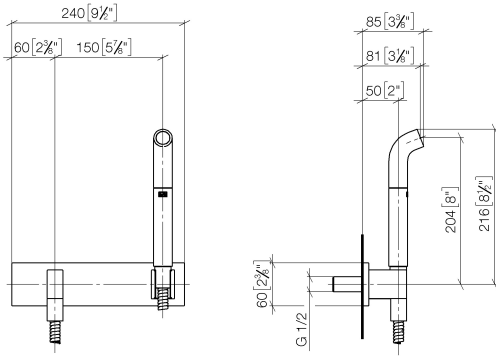

27 858 979

Fits: IMO, MEM, CL.1, CYO

- laminar flow
- 3/8" shower outlet
- cover plate 240 x 60 mm
- metal shower hose 1250mm with integrated anti-twist protection
- 1/2" connection
- plug-link mounting
- max. flow 7 l/min
- This product can help a building meet the requirements of Green Building Rating Systems, e.g. LEED®, BREEAM®, DGNB

27 858 979

mm [inches]

**Codes & Standards**

DIN 4109

EN 1717

ISO 3822

Ü-Zeichen

**Certificates**

**Spare parts list**

**Product version from 4/1/2024**

No.	Item Number	Name	Quantity used	Delivery time
	04 12 11 073 01-47	spout	21	30