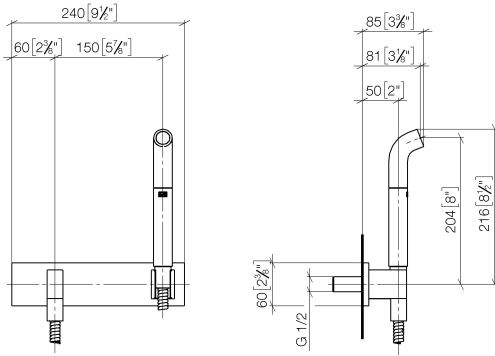

27 858 979

Fits: IMO, MEM, CL.1, CYO

- laminar flow
- 3/8" shower outlet
- cover plate 240 x 60 mm
- metal shower hose 1250mm with integrated anti-twist protection
- 1/2" connection
- plug-link mounting
- max. flow 7 l/min
- This product can help a building meet the requirements of Green Building Rating Systems, e.g. LEED®, BREEAM®, DGNB

27 858 979

mm [inches]

Codes & Standards

DIN 4109

EN 1717

ISO 3822

Ü-Zeichen

Certificates

Spare parts list

Product version from 4/1/2024

No.	Item Number	Name	Quantity used	Delivery time
	04 12 11 073 01-93	spout	21	20