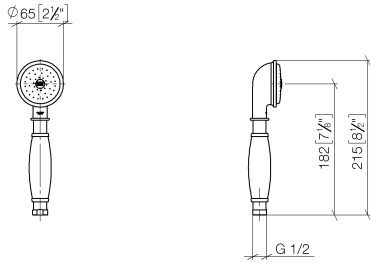

MADISON Metal hand shower with porcelain insert (white) FlowReduce - Platinum

MADISON

28 002 970

- COMPACT RAIN, max. flow rate 6.8 l/min (at 3 bar)
- spray head Ø 64mm
- 1/2" connection
- This product can help a building meet the requirements of Green Building Rating Systems, e.g. LEED®, BREEAM®, DGNB

Intrinsic protection against back flow.

	Platinum	28 002 970-08 0010
	Chrome	28 002 970-00
	Chrome	28 002 970-00 0010
	Gold (23.9kt)	28 002 970-01
	Brushed Platinum	28 002 970-06
	Brushed Platinum	28 002 970-06 0010
	Platinum	28 002 970-08
	Durabrand (23kt Gold)	28 002 970-09
	Durabrand (23kt Gold)	28 002 970-09 0010
	Brushed Durabrand (23kt Gold)	28 002 970-28
	Brushed Durabrand (23kt Gold)	28 002 970-28 0010
	Brushed Chrome	28 002 970-93
	Brushed Chrome	28 002 970-93 0010
	Brushed Dark Platinum	28 002 970-99
	Brushed Dark Platinum	28 002 970-99 0010

28 002 970
mm [inches]

Flow rate chart

Certificates

IAPMO_11777. IAPMO_4976 (2). LGA_8492.

28 002 970
Parts for other
finishes can be found
here: [Chrome](#)

Spare parts list

No.	Item Number	Name	Quantity used	Delivery time
1	90 12 01 010 00 90	set	1	2
2	09 14 10 069 90	seal	1	2
3	09 24 04 059 20-08	nipple	1	40
4	09 14 10 042 90	seal	1	2
5	90 28 22 033 00-08	insert	1	-
Spare part can no longer be ordered, please order the replacement item				
6	11 167 820 60	handle	1	2
7	09 23 01 166 90	flow reducer	1	2
8	09 23 01 039 90	sieve	1	2