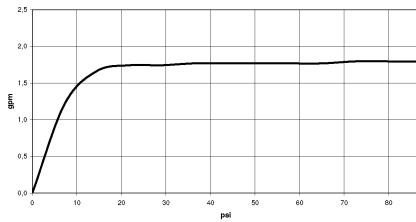

MADISON Metal hand shower with porcelain insert (white) FlowReduce - Platinum

MADISON

28 002 970

- COMPACT RAIN, max. flow rate 6.8 l/min (at 3 bar)
- spray head Ø 64mm
- 1/2" connection
- This product can help a building meet the requirements of Green Building Rating Systems, e.g. LEED®, BREEAM®, DGNB

Intrinsic protection against back flow.

	Platinum	28 002 970-08 0010
	Chrome	28 002 970-00
	Chrome	28 002 970-00 0010
	Gold (23.9kt)	28 002 970-01
	Brushed Platinum	28 002 970-06
	Brushed Platinum	28 002 970-06 0010
	Platinum	28 002 970-08
	Durabrand (23kt Gold)	28 002 970-09
	Durabrand (23kt Gold)	28 002 970-09 0010
	Brushed Durabrand (23kt Gold)	28 002 970-28
	Brushed Durabrand (23kt Gold)	28 002 970-28 0010
	Brushed Chrome	28 002 970-93
	Brushed Chrome	28 002 970-93 0010
	Brushed Dark Platinum	28 002 970-99
	Brushed Dark Platinum	28 002 970-99 0010

28 002 970
mm [inches]

Flow rate chart

Certificates

IAPMO_11777. IAPMO_4976 (2). LGA_8492.

28 002 970
Parts for other
finishes can be found
here: [Chrome](#)

Spare parts list

No.	Item Number	Name	Quantity used	Delivery time
1	90 12 01 010 00 90	set	1	2
2	09 14 10 069 90	seal	1	2
3	09 24 04 059 20-08	nipple	1	40
4	09 14 10 042 90	seal	1	2
5	90 28 22 033 00-08	insert	1	-
Spare part can no longer be ordered, please order the replacement item				
6	11 167 820 60	handle	1	2
7	09 23 01 166 90	flow reducer	1	2
8	09 23 01 039 90	sieve	1	2