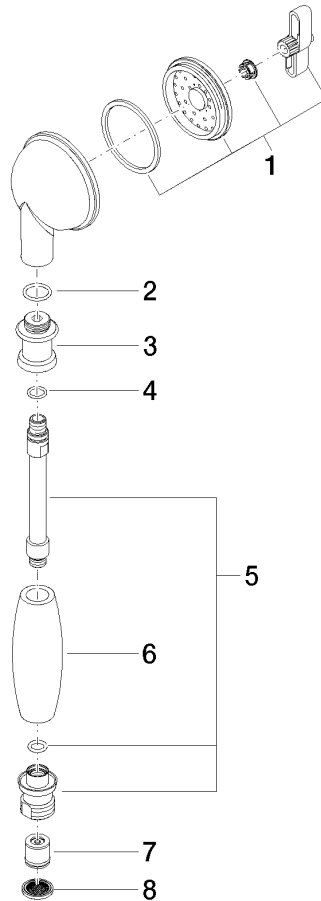

MADISON Metal hand shower with porcelain insert (white) FlowReduce - Platinum

MADISON

28 002 970

- COMPACT RAIN, max. flow rate 6.8 l/min (at 3 bar)
- spray head Ø 64mm
- 1/2" connection
- This product can help a building meet the requirements of Green Building Rating Systems, e.g. LEED®, BREEAM®, DGNB

Intrinsic protection against back flow.

	Platinum	28 002 970-08 0010
	Chrome	28 002 970-00
	Chrome	28 002 970-00 0010
	Gold (23.9kt)	28 002 970-01
	Brushed Platinum	28 002 970-06
	Brushed Platinum	28 002 970-06 0010
	Platinum	28 002 970-08
	Durabrand (23kt Gold)	28 002 970-09
	Durabrand (23kt Gold)	28 002 970-09 0010
	Brushed Durabrand (23kt Gold)	28 002 970-28
	Brushed Durabrand (23kt Gold)	28 002 970-28 0010
	Brushed Chrome	28 002 970-93
	Brushed Chrome	28 002 970-93 0010
	Brushed Dark Platinum	28 002 970-99
	Brushed Dark Platinum	28 002 970-99 0010

28 002 970
mm [inches]

Flow rate chart

Certificates

IAPMO_11777. IAPMO_4976 (2). LGA_8492.

28 002 970
Parts for other
finishes can be found
here: [Chrome](#)

Spare parts list

No.	Item Number	Name	Quantity used	Delivery time
1	90 12 01 010 00 90	set	1	2
2	09 14 10 069 90	seal	1	2
3	09 24 04 059 20-08	nipple	1	40
4	09 14 10 042 90	seal	1	2
5	90 28 22 033 00-08	insert	1	-
Spare part can no longer be ordered, please order the replacement item				
6	11 167 820 60	handle	1	2
7	09 23 01 166 90	flow reducer	1	2
8	09 23 01 039 90	sieve	1	2