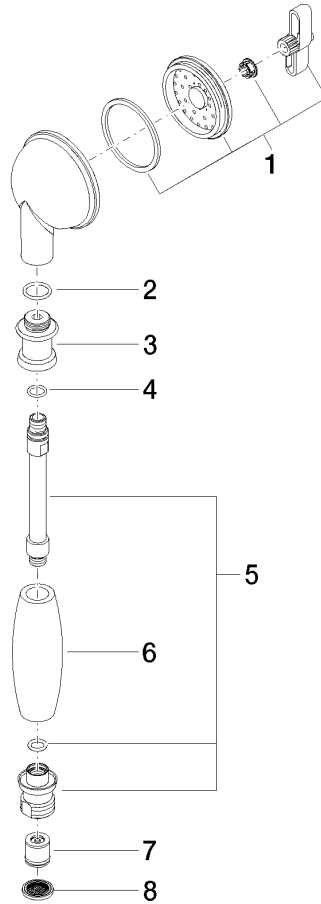

**MADISON Metal hand shower with porcelain insert (white) - Durabrand (23kt Gold)**

MADISON

28 002 970

- COMPACT RAIN, max. flow rate 9 l/min (at 3 bar)
- Function from: 6 l/min
- spray head Ø 64mm
- 1/2" connection
- WRAS 1809019

Intrinsic protection against back flow.

	Durabrand (23kt Gold)	28 002 970-09
	Chrome	28 002 970-00
	Chrome	28 002 970-00 0010
	Gold (23.9kt)	28 002 970-01
	Brushed Platinum	28 002 970-06
	Brushed Platinum	28 002 970-06 0010
	Platinum	28 002 970-08
	Platinum	28 002 970-08 0010
	Durabrand (23kt Gold)	28 002 970-09 0010
	Brushed Durabrand (23kt Gold)	28 002 970-28
	Brushed Durabrand (23kt Gold)	28 002 970-28 0010
	Brushed Chrome	28 002 970-93
	Brushed Chrome	28 002 970-93 0010
	Brushed Dark Platinum	28 002 970-99
	Brushed Dark Platinum	28 002 970-99 0010

28 002 970  
mm [inches]

**Flow rate chart**

**Certificates**

WRAS\_1809019. LGA\_8492.

28 002 970  
Parts for other finishes can be found here: [Chrome](#)

**Spare parts list**

No.	Item Number	Name	Quantity used	Delivery time
1	90 12 01 010 00 90	set	1	2
2	09 14 10 069 90	seal	1	2
3	09 24 04 059 20-09	nipple	1	40
4	09 14 10 042 90	seal	1	2
5	90 28 22 033 00-09	insert	1	-
Spare part can no longer be ordered, please order the replacement item				
6	11 167 820 60	handle	1	2
7	09 23 01 077 90	flow reducer	1	2
8	09 23 01 039 90	sieve	1	2