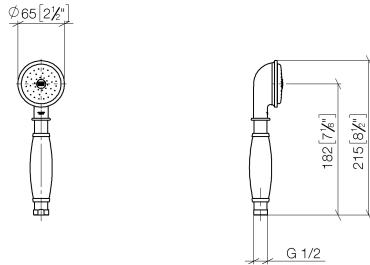

**MADISON Metal hand shower with porcelain insert (white) - Durabrand (23kt Gold)**

MADISON

28 002 970

- COMPACT RAIN, max. flow rate 9 l/min (at 3 bar)
- Function from: 6 l/min
- spray head Ø 64mm
- 1/2" connection
- WRAS 1809019

Intrinsic protection against back flow.

	Durabrand (23kt Gold)	28 002 970-09
	Chrome	28 002 970-00
	Chrome	28 002 970-00 0010
	Gold (23.9kt)	28 002 970-01
	Brushed Platinum	28 002 970-06
	Brushed Platinum	28 002 970-06 0010
	Platinum	28 002 970-08
	Platinum	28 002 970-08 0010
	Durabrand (23kt Gold)	28 002 970-09 0010
	Brushed Durabrand (23kt Gold)	28 002 970-28
	Brushed Durabrand (23kt Gold)	28 002 970-28 0010
	Brushed Chrome	28 002 970-93
	Brushed Chrome	28 002 970-93 0010
	Brushed Dark Platinum	28 002 970-99
	Brushed Dark Platinum	28 002 970-99 0010

28 002 970  
mm [inches]

**Flow rate chart**

**Certificates**

WRAS\_1809019. LGA\_8492.

28 002 970  
Parts for other finishes can be found here: [Chrome](#)

**Spare parts list**

No.	Item Number	Name	Quantity used	Delivery time
1	90 12 01 010 00 90	set	1	2
2	09 14 10 069 90	seal	1	2
3	09 24 04 059 20-09	nipple	1	40
4	09 14 10 042 90	seal	1	2
5	90 28 22 033 00-09	insert	1	-
Spare part can no longer be ordered, please order the replacement item				
6	11 167 820 60	handle	1	2
7	09 23 01 077 90	flow reducer	1	2
8	09 23 01 039 90	sieve	1	2