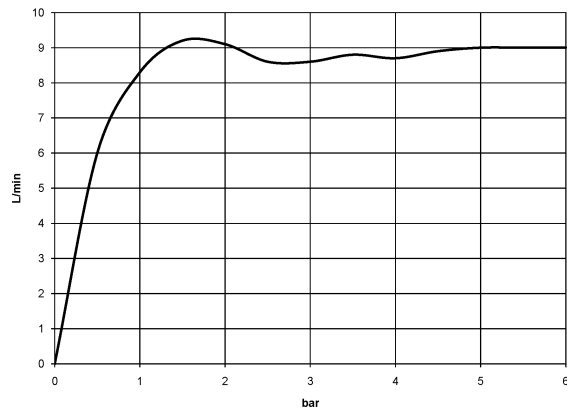

**MADISON Metal hand shower with porcelain insert (white) - Durabrand (23kt Gold)**

MADISON

28 002 970

- COMPACT RAIN, max. flow rate 9 l/min (at 3 bar)
- Function from: 6 l/min
- spray head Ø 64mm
- 1/2" connection
- WRAS 1809019

Intrinsic protection against back flow.

	Durabrand (23kt Gold)	28 002 970-09
	Chrome	28 002 970-00
	Chrome	28 002 970-00 0010
	Gold (23.9kt)	28 002 970-01
	Brushed Platinum	28 002 970-06
	Brushed Platinum	28 002 970-06 0010
	Platinum	28 002 970-08
	Platinum	28 002 970-08 0010
	Durabrand (23kt Gold)	28 002 970-09 0010
	Brushed Durabrand (23kt Gold)	28 002 970-28
	Brushed Durabrand (23kt Gold)	28 002 970-28 0010
	Brushed Chrome	28 002 970-93
	Brushed Chrome	28 002 970-93 0010
	Brushed Dark Platinum	28 002 970-99
	Brushed Dark Platinum	28 002 970-99 0010

28 002 970  
mm [inches]

**Flow rate chart**

**Certificates**

WRAS\_1809019. LGA\_8492.

28 002 970  
Parts for other finishes can be found here: [Chrome](#)

**Spare parts list**

No.	Item Number	Name	Quantity used	Delivery time
1	90 12 01 010 00 90	set	1	2
2	09 14 10 069 90	seal	1	2
3	09 24 04 059 20-09	nipple	1	40
4	09 14 10 042 90	seal	1	2
5	90 28 22 033 00-09	insert	1	-
Spare part can no longer be ordered, please order the replacement item				
6	11 167 820 60	handle	1	2
7	09 23 01 077 90	flow reducer	1	2
8	09 23 01 039 90	sieve	1	2