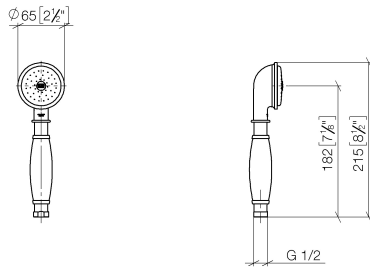

**MADISON Metal hand shower with porcelain insert (white) - Brushed Dark Platinum**

MADISON

28 002 970

- COMPACT RAIN, max. flow rate 9 l/min (at 3 bar)
- Function from: 6 l/min
- spray head Ø 64mm
- 1/2" connection
- WRAS 1809019

Intrinsic protection against back flow.

	Brushed Dark Platinum	28 002 970-99
	Chrome	28 002 970-00
	Chrome	28 002 970-00 0010
	Gold (23.9kt)	28 002 970-01
	Brushed Platinum	28 002 970-06
	Brushed Platinum	28 002 970-06 0010
	Platinum	28 002 970-08
	Platinum	28 002 970-08 0010
	Durabrand (23kt Gold)	28 002 970-09
	Durabrand (23kt Gold)	28 002 970-09 0010
	Brushed Durabrand (23kt Gold)	28 002 970-28
	Brushed Durabrand (23kt Gold)	28 002 970-28 0010
	Brushed Chrome	28 002 970-93
	Brushed Chrome	28 002 970-93 0010
	Brushed Dark Platinum	28 002 970-99 0010

28 002 970  
mm [inches]

**Flow rate chart**

**Certificates**

WRAS\_1809019. LGA\_8492.

28 002 970  
Parts for other  
finishes can be found  
here: [Chrome](#)

### Spare parts list

No.	Item Number	Name	Quantity used	Delivery time
1	90 12 01 010 00 90	set	1	2
2	09 14 10 069 90	seal	1	2
3	09 24 04 059 20-99	nipple	1	30
4	09 14 10 042 90	seal	1	2
5	90 28 22 033 00-99	insert	1	30
6	11 167 820 60	handle	1	2
7	09 23 01 077 90	flow reducer	1	2
8	09 23 01 039 90	sieve	1	2