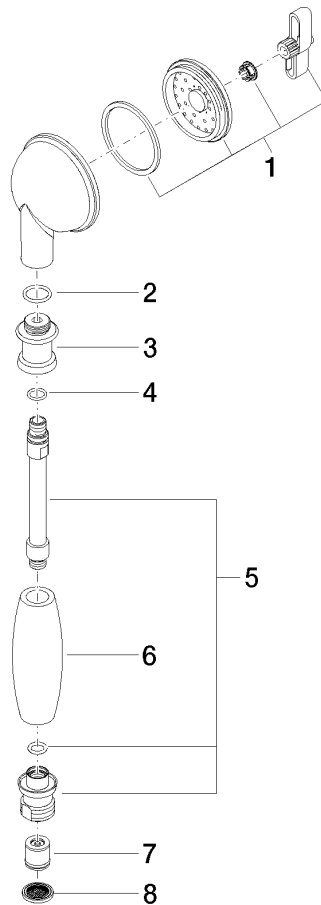

**MADISON Metal hand shower with porcelain insert (white) - Brushed Dark Platinum**

MADISON

28 002 970

- COMPACT RAIN, max. flow rate 9 l/min (at 3 bar)
- Function from: 6 l/min
- spray head Ø 64mm
- 1/2" connection
- WRAS 1809019

28 002 970  
mm [inches]

**Flow rate chart**

**Certificates**

WRAS\_1809019. LGA\_8492.

28 002 970  
Parts for other  
finishes can be found  
here: [Chrome](#)

### Spare parts list

No.	Item Number	Name	Quantity used	Delivery time
1	90 12 01 010 00 90	set	1	2
2	09 14 10 069 90	seal	1	2
3	09 24 04 059 20-99	nipple	1	30
4	09 14 10 042 90	seal	1	2
5	90 28 22 033 00-99	insert	1	30
6	11 167 820 60	handle	1	2
7	09 23 01 077 90	flow reducer	1	2
8	09 23 01 039 90	sieve	1	2