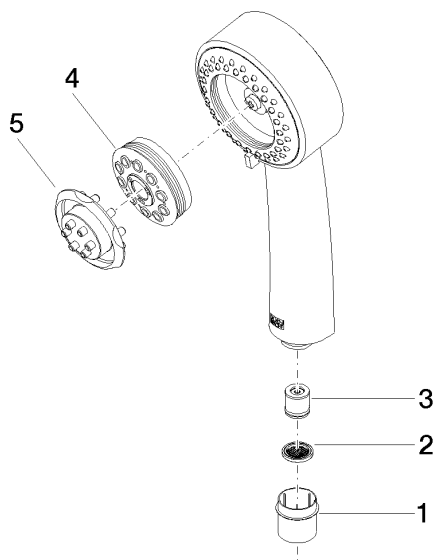

28 002 978

- Three settings: COMPACT RAIN, COMPACT SOFT FLOW, COMPACT AQUAPRESSURE FLOW, max. flow rate 9 l/min (at 3 bar)
- with anti-scale system
- spray head Ø 95mm
- 1/2" connection

Intrinsic protection against back flow.

	Chrome	28 002 978-00
	Chrome	28 002 978-00 0010
	Brushed Platinum	28 002 978-06
	Brushed Platinum	28 002 978-06 0010
	Platinum	28 002 978-08
	Platinum	28 002 978-08 0010
	Durabass (23kt Gold)	28 002 978-09
	Durabass (23kt Gold)	28 002 978-09 0010
	Brushed Durabass (23kt Gold)	28 002 978-28
	Brushed Durabass (23kt Gold)	28 002 978-28 0010
	Brushed Chrome	28 002 978-93
	Brushed Chrome	28 002 978-93 0010
	Brushed Dark Platinum	28 002 978-99
	Brushed Dark Platinum	28 002 978-99 0010

28 002 978

mm [inches]

Flow rate chart

Certificates

LGA_18610.

28 002 978

Spare parts list

No.	Item Number	Name	Quantity used	Delivery time
1	09 21 02 115 90	cap	1	2
2	09 23 01 039 90	sieve	1	2
3	09 23 01 077 90	flow reducer	1	2
4	04 12 11 071 00 90	shower	1	2
5	09 30 09 022 90	key	1	2