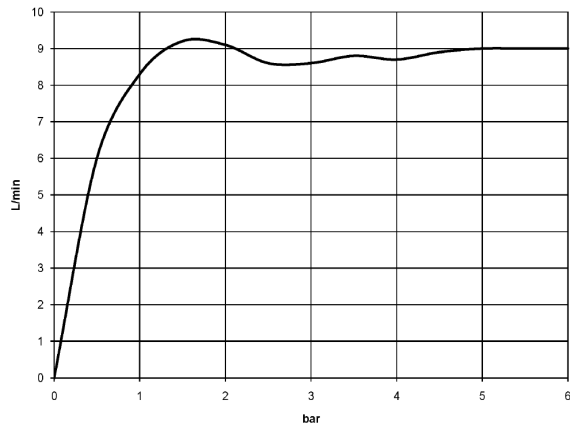

28 002 978

- Three settings: COMPACT RAIN, COMPACT SOFT FLOW, COMPACT AQUAPRESSURE FLOW, max. flow rate 9 l/min (at 3 bar)
- with anti-scale system
- spray head Ø 95mm
- 1/2" connection

Intrinsic protection against back flow.

	Chrome	28 002 978-00
	Chrome	28 002 978-00 0010
	Brushed Platinum	28 002 978-06
	Brushed Platinum	28 002 978-06 0010
	Platinum	28 002 978-08
	Platinum	28 002 978-08 0010
	Durabass (23kt Gold)	28 002 978-09
	Durabass (23kt Gold)	28 002 978-09 0010
	Brushed Durabass (23kt Gold)	28 002 978-28
	Brushed Durabass (23kt Gold)	28 002 978-28 0010
	Brushed Chrome	28 002 978-93
	Brushed Chrome	28 002 978-93 0010
	Brushed Dark Platinum	28 002 978-99
	Brushed Dark Platinum	28 002 978-99 0010

28 002 978

mm [inches]

Flow rate chart

Certificates

LGA_18610.

28 002 978

Spare parts list

No.	Item Number	Name	Quantity used	Delivery time
1	09 21 02 115 90	cap	1	2
2	09 23 01 039 90	sieve	1	2
3	09 23 01 077 90	flow reducer	1	2
4	04 12 11 071 00 90	shower	1	2
5	09 30 09 022 90	key	1	2