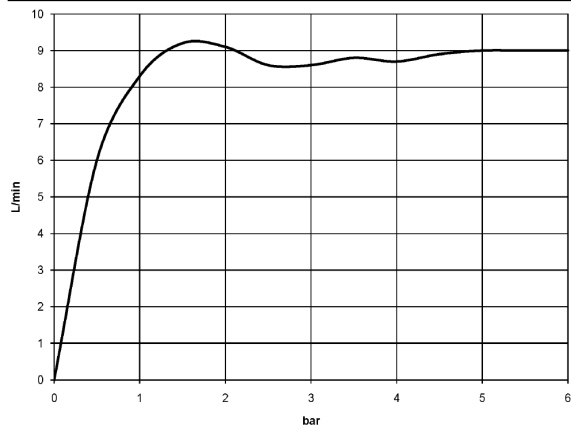

28 002 978

- Three settings: COMPACT RAIN, COMPACT SOFT FLOW, COMPACT AQUAPRESSURE FLOW, max. flow rate 9 l/min (at 3 bar)
- with anti-scale system
- spray head Ø 95mm
- 1/2" connection

Intrinsic protection against back flow.

| | | |
|---|------------------------------|--------------------|
|  | Brushed Durabron (23kt Gold) | 28 002 978-28 |
|  | Chrome | 28 002 978-00 |
|  | Chrome | 28 002 978-00 0010 |
|  | Brushed Platinum | 28 002 978-06 |
|  | Brushed Platinum | 28 002 978-06 0010 |
|  | Platinum | 28 002 978-08 |
|  | Platinum | 28 002 978-08 0010 |
|  | Durabron (23kt Gold) | 28 002 978-09 |
|  | Durabron (23kt Gold) | 28 002 978-09 0010 |
|  | Brushed Durabron (23kt Gold) | 28 002 978-28 0010 |
|  | Brushed Chrome | 28 002 978-93 |
|  | Brushed Chrome | 28 002 978-93 0010 |
|  | Brushed Dark Platinum | 28 002 978-99 |
|  | Brushed Dark Platinum | 28 002 978-99 0010 |

28 002 978

mm [inches]

Flow rate chart

Certificates

LGA_18610.

28 002 978

Parts for other finishes can be found here: [Chrome](#)

Spare parts list