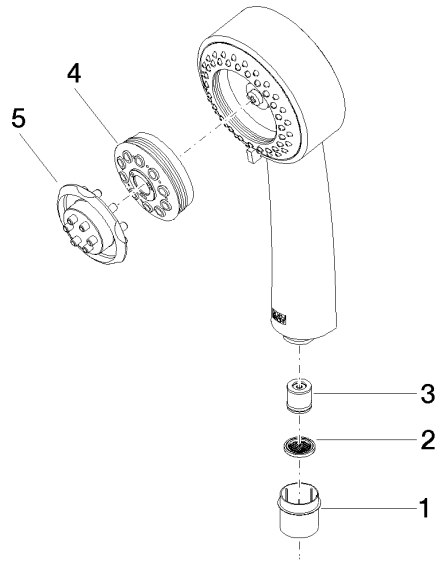

28 002 978

- Three settings: COMPACT RAIN, COMPACT SOFT FLOW, COMPACT AQUAPRESSURE FLOW, max. flow rate 9 l/min (at 3 bar)
- with anti-scale system
- spray head Ø 95mm
- 1/2" connection

Intrinsic protection against back flow.

28 002 978

mm [inches]

Flow rate chart

Certificates

LGA_18610.

28 002 978

Parts for other finishes can be found here: [Chrome](#)

Spare parts list

| No. | Item Number | Name | Quantity used | Delivery time |
|-----|--------------------|--------------|---------------|---------------|
| 1 | 09 21 02 115 90 | cap | 1 | 2 |
| 2 | 09 23 01 039 90 | sieve | 1 | 2 |
| 3 | 09 23 01 077 90 | flow reducer | 1 | 2 |
| 4 | 04 12 11 071 00 90 | shower | 1 | 2 |
| 5 | 09 30 09 022 90 | key | 1 | 2 |