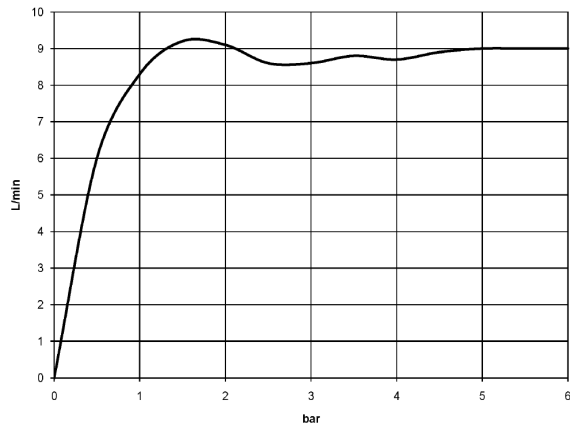

28 002 978

- Three settings: COMPACT RAIN, COMPACT SOFT FLOW, COMPACT AQUAPRESSURE FLOW, max. flow rate 9 l/min (at 3 bar)
- with anti-scale system
- spray head Ø 95mm
- 1/2" connection

Intrinsic protection against back flow.

	Brushed Chrome	28 002 978-93
	Chrome	28 002 978-00
	Chrome	28 002 978-00 0010
	Brushed Platinum	28 002 978-06
	Brushed Platinum	28 002 978-06 0010
	Platinum	28 002 978-08
	Platinum	28 002 978-08 0010
	Durabrand (23kt Gold)	28 002 978-09
	Durabrand (23kt Gold)	28 002 978-09 0010
	Brushed Durabrand (23kt Gold)	28 002 978-28
	Brushed Durabrand (23kt Gold)	28 002 978-28 0010
	Brushed Chrome	28 002 978-93 0010
	Brushed Dark Platinum	28 002 978-99
	Brushed Dark Platinum	28 002 978-99 0010

28 002 978

mm [inches]

Flow rate chart

Certificates

LGA_18610.

28 002 978

Parts for other finishes can be found here: [Chrome](#)

Spare parts list

No.	Item Number	Name	Quantity used	Delivery time
1	09 21 02 115 90	cap	1	2
2	09 23 01 039 90	sieve	1	2
3	09 23 01 077 90	flow reducer	1	2
4	04 12 11 071 00 90	shower	1	2
5	09 30 09 022 90	key	1	2