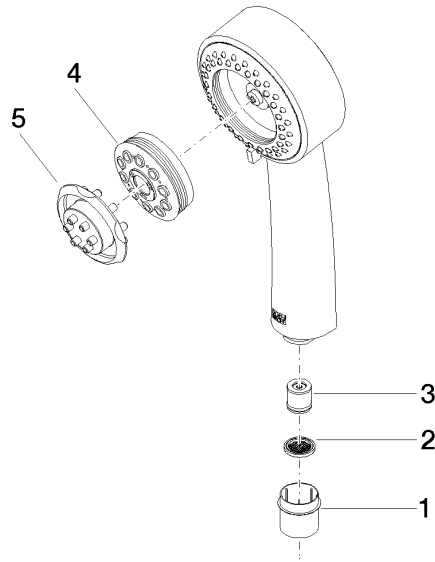

28 002 978

- Three settings: COMPACT RAIN, COMPACT SOFT FLOW, COMPACT AQUAPRESSURE FLOW, max. flow rate 9 l/min (at 3 bar)
- with anti-scale system
- spray head Ø 95mm
- 1/2" connection

Intrinsic protection against back flow.

28 002 978

mm [inches]

Flow rate chart

Certificates

LGA_18610.

28 002 978

Parts for other finishes can be found here: [Chrome](#)

Spare parts list

No.	Item Number	Name	Quantity used	Delivery time
1	09 21 02 115 90	cap	1	2
2	09 23 01 039 90	sieve	1	2
3	09 23 01 077 90	flow reducer	1	2
4	04 12 11 071 00 90	shower	1	2
5	09 30 09 022 90	key	1	2