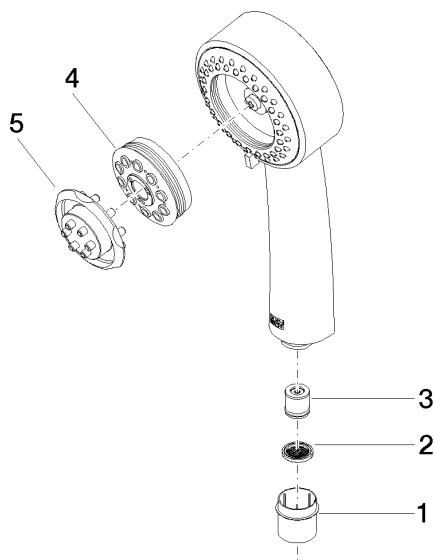

28 002 978

- Three settings: COMPACT RAIN, COMPACT SOFT FLOW, COMPACT AQUAPRESSURE FLOW, max. flow rate 9 l/min (at 3 bar)
- with anti-scale system
- spray head Ø 95mm
- 1/2" connection

Intrinsic protection against back flow.

28 002 978

mm [inches]

Flow rate chart

Certificates

LGA_18610.

28 002 978

Parts for other finishes can be found here: [Chrome](#)

Spare parts list

No.	Item Number	Name	Quantity used	Delivery time
1	09 21 02 115 90	cap	1	2
2	09 23 01 039 90	sieve	1	2
3	09 23 01 077 90	flow reducer	1	2
4	04 12 11 071 00 90	shower	1	2
5	09 30 09 022 90	key	1	2