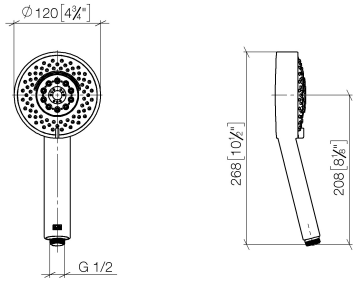

28 012 979

- Four settings: COMPACT RAIN, COMPACT SOFT FLOW, COMPACT AQUAPRESSURE FLOW, COMPACT CASCADE, max. flow rate 15 l/min (at 3 bar)
- with anti-scale system
- spray head Ø 120mm
- 1/2" connection

## Hand shower - Platinum

---

IMO

28 012 979

28 012 979

mm [inches]

### Flow rate chart