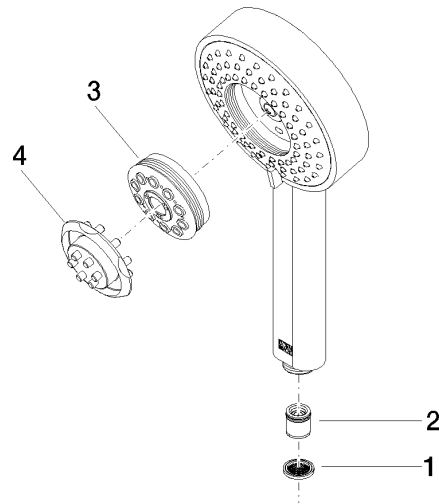

28 012 979

- Four settings: COMPACT RAIN, COMPACT SOFT FLOW, COMPACT AQUAPRESSURE FLOW, COMPACT CASCADE, max. flow rate 15 l/min (at 3 bar)
- with anti-scale system
- spray head Ø 120mm
- 1/2" connection

## Hand shower - Platinum

---

IMO

28 012 979

28 012 979

mm [inches]

### Flow rate chart

### Spare parts list

No.	Item Number	Name	Quantity used	Delivery time
1	09 23 01 039 90	sieve	1	2
2	09 23 01 046 90	back-flow preventer	1	2
3	04 12 11 071 00 90	shower	1	2
4	09 30 09 022 90	key	1	2