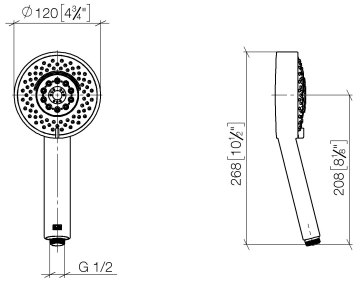

## Hand shower - Dark Chrome

IMO

28 012 979

- Four settings: COMPACT RAIN, COMPACT SOFT FLOW, COMPACT AQUAPRESSURE FLOW, COMPACT CASCADE, max. flow rate 15 l/min (at 3 bar)
- with anti-scale system
- spray head Ø 120mm
- 1/2" connection

## Hand shower - Dark Chrome

---

IMO

28 012 979

28 012 979

mm [inches]

Flow rate chart

Codes & Standards