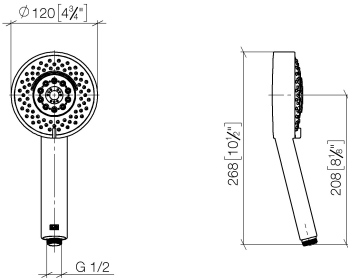

Hand shower - Light Gold

IMO

28 012 979

- Four settings: COMPACT RAIN, COMPACT SOFT FLOW, COMPACT AQUAPRESSURE FLOW, COMPACT CASCADE, max. flow rate 15 l/min (at 3 bar)
- with anti-scale system
- spray head Ø 120mm
- 1/2" connection

Intrinsic protection against back flow.

Fits: IMO, LULU, MADISON, MEM, TARA, CL.1, LISSÉ, VAIA, META, CYO

	Light Gold	28 012 979-26
	Chrome	28 012 979-00 0010
	Chrome	28 012 979-00
	Brushed Platinum	28 012 979-06 0010
	Brushed Platinum	28 012 979-06
	Platinum	28 012 979-08
	Platinum	28 012 979-08 0010
	Dark Chrome	28 012 979-19
	Dark Chrome	28 012 979-19 0010
	Light Gold	28 012 979-26 0010
	Brushed Light Gold	28 012 979-27
	Brushed Light Gold	28 012 979-27 0010
	Brushed Durabronze (23kt Gold)	28 012 979-28
	Brushed Durabronze (23kt Gold)	28 012 979-28 0010
	Matte Black	28 012 979-33
	Matte Black	28 012 979-33 0010
	Brushed Bronze	28 012 979-42
	Brushed Bronze	28 012 979-42 0010
	Brushed Champagne (22kt Gold)	28 012 979-46 0010
	Brushed Champagne (22kt Gold)	28 012 979-46
	Champagne (22kt Gold)	28 012 979-47
	Champagne (22kt Gold)	28 012 979-47 0010
	Brushed Chrome	28 012 979-93
	Brushed Chrome	28 012 979-93 0010
	Brushed Dark Platinum	28 012 979-99 0010
	Brushed Dark Platinum	28 012 979-99

Hand shower - Light Gold

IMO

28 012 979

28 012 979

mm [inches]

Flow rate chart

Codes & Standards

DIN 4109