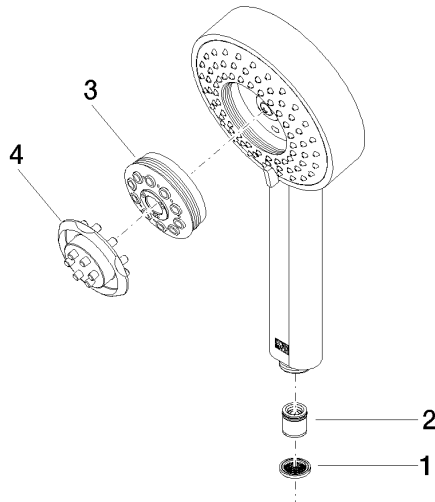

Hand shower - Light Gold

IMO

28 012 979

- Four settings: COMPACT RAIN, COMPACT SOFT FLOW, COMPACT AQUAPRESSURE FLOW, COMPACT CASCADE, max. flow rate 15 l/min (at 3 bar)
- with anti-scale system
- spray head Ø 120mm
- 1/2" connection

Hand shower - Light Gold

IMO

28 012 979

28 012 979

mm [inches]

Flow rate chart

Codes & Standards

DIN 4109

ISO 3822

Ü-Zeichen

Hand shower - Light Gold

IMO

28 012 979

Certificates

LGA_29

28 012 979

Product version from 4/1/2024

Parts for other
finishes can be found
here: [Chrome](#)

Hand shower - Light Gold

IMO

28 012 979

Spare parts list

Product version from 4/1/2024

No.	Item Number	Name	Quantity used	Delivery time
	09 23 01 039 90	sieve	4	2