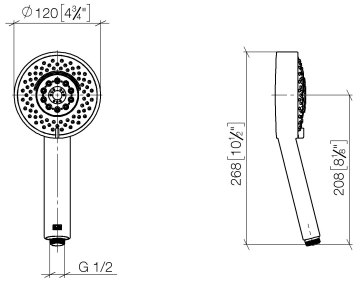

Hand shower - Matte Black

IMO

28 012 979 Product version from 4/1/2024

- Four settings: COMPACT RAIN, COMPACT SOFT FLOW, COMPACT AQUAPRESSURE FLOW, COMPACT CASCADE, max. flow rate 15 l/min (at 3 bar)
- with anti-scale system
- spray head Ø 120mm
- 1/2" connection

Intrinsic protection against back flow.

Fits: IMO, LULU, MADISON, MEM, TARA, CL.1, LISSÉ, VAIA, META, CYO

	Matte Black	28 012 979-33
	Chrome	28 012 979-00 0010
	Chrome	28 012 979-00
	Brushed Platinum	28 012 979-06 0010
	Brushed Platinum	28 012 979-06
	Platinum	28 012 979-08
	Platinum	28 012 979-08 0010
	Dark Chrome	28 012 979-19
	Dark Chrome	28 012 979-19 0010
	Light Gold	28 012 979-26
	Light Gold	28 012 979-26 0010
	Brushed Light Gold	28 012 979-27
	Brushed Light Gold	28 012 979-27 0010
	Brushed Durabrass (23kt Gold)	28 012 979-28
	Brushed Durabrass (23kt Gold)	28 012 979-28 0010
	Matte Black	28 012 979-33 0010
	Brushed Bronze	28 012 979-42
	Brushed Bronze	28 012 979-42 0010
	Brushed Champagne (22kt Gold)	28 012 979-46 0010
	Brushed Champagne (22kt Gold)	28 012 979-46
	Champagne (22kt Gold)	28 012 979-47
	Champagne (22kt Gold)	28 012 979-47 0010
	Brushed Chrome	28 012 979-93
	Brushed Chrome	28 012 979-93 0010
	Brushed Dark Platinum	28 012 979-99 0010
	Brushed Dark Platinum	28 012 979-99

Hand shower - Matte Black

IMO

28 012 979 Product version from 4/1/2024

28 012 979 Product version from 4/1/2024

mm [inches]

Flow rate chart

Codes & Standards

DIN 4109