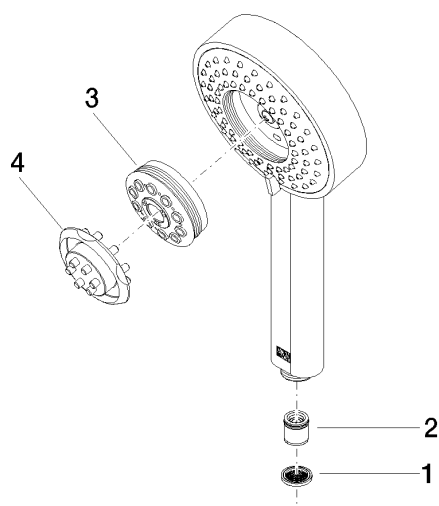

Hand shower - Matte Black

IMO

28 012 979 Product version from 4/1/2024

- Four settings: COMPACT RAIN, COMPACT SOFT FLOW, COMPACT AQUAPRESSURE FLOW, COMPACT CASCADE, max. flow rate 15 l/min (at 3 bar)
- with anti-scale system
- spray head Ø 120mm
- 1/2" connection

Hand shower - Matte Black

IMO

28 012 979 Product version from 4/1/2024

28 012 979 Product version from 4/1/2024

mm [inches]

Flow rate chart

Codes & Standards

DIN 4109

ISO 3822

Ü-Zeichen

Hand shower - Matte Black

IMO

28 012 979 Product version from 4/1/2024

Certificates

LGA_29

28 012 979 Product version from 4/1/2024

Parts for other finishes can be found here: [Chrome](#)

Spare parts list

No.	Item Number	Name	Quantity used	Delivery time
1	09 23 01 039 90	sieve	1	2
2	09 23 01 046 90	back-flow preventer	1	2
3	04 12 11 071 00 90	shower	1	2
4	09 30 09 022 90	key	1	2