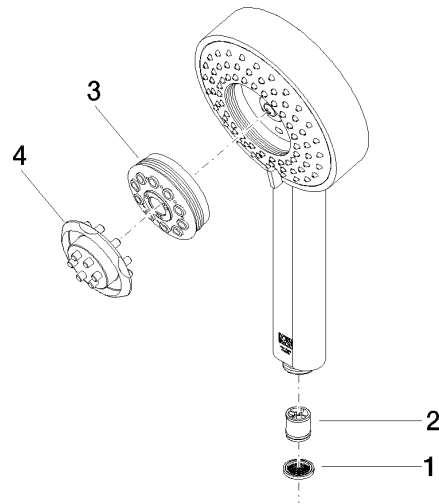

Hand shower FlowReduce - Matte Black

IMO

28 012 979 Product version from 4/1/2024

- Four settings: COMPACT RAIN, COMPACT SOFT FLOW, COMPACT AQUAPRESSURE FLOW, COMPACT CASCADE, max. flow rate 6.8 l/min (at 3 bar)
- with anti-scale system
- spray head Ø 120mm
- 1/2" connection
- This product can help a building meet the requirements of Green Building Rating Systems, e.g. LEED®, BREEAM®, DGNB

Hand shower FlowReduce - Matte Black

IMO

28 012 979 Product version from 4/1/2024

28 012 979 Product version from 4/1/2024

mm [inches]

Flow rate chart

Codes & Standards

DIN 4109

ISO 3822

Ü-Zeichen

Hand shower FlowReduce - Matte Black

IMO

28 012 979 Product version from 4/1/2024

Certificates

LGA_29

28 012 979 Product version from 4/1/2024

Parts for other finishes can be found here: [Chrome](#)

Spare parts list

No.	Item Number	Name	Quantity used	Delivery time
1	09 23 01 039 90	sieve	1	2
2	09 23 01 166 90	flow reducer	1	2
3	04 12 11 071 00 90	shower	1	2
4	09 30 09 022 90	key	1	2