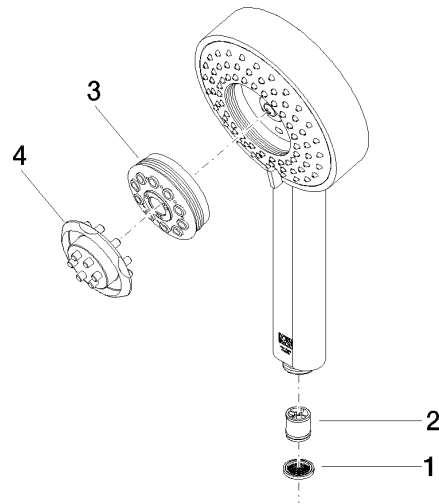

Hand shower FlowReduce - Brushed Bronze

IMO

28 012 979 Product version from 4/1/2024

- Four settings: COMPACT RAIN, COMPACT SOFT FLOW, COMPACT AQUAPRESSURE FLOW, COMPACT CASCADE, max. flow rate 6.8 l/min (at 3 bar)
- with anti-scale system
- spray head Ø 120mm
- 1/2" connection
- This product can help a building meet the requirements of Green Building Rating Systems, e.g. LEED®, BREEAM®, DGNB

Hand shower FlowReduce - Brushed Bronze

IMO

28 012 979 Product version from 4/1/2024

28 012 979 Product version from 4/1/2024

mm [inches]

Flow rate chart

Codes & Standards

DIN 4109

ISO 3822

Ü-Zeichen

Hand shower FlowReduce - Brushed Bronze

IMO

28 012 979 Product version from 4/1/2024

Certificates

LGA_29

28 012 979 Product version from 4/1/2024

Parts for other finishes can be found here: [Chrome](#)

Spare parts list

No.	Item Number	Name	Quantity used	Delivery time
1	09 23 01 039 90	sieve	1	2
2	09 23 01 166 90	flow reducer	1	2
3	04 12 11 071 00 90	shower	1	2
4	09 30 09 022 90	key	1	2