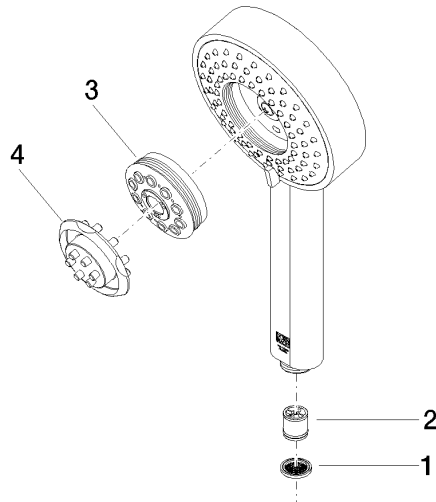

Hand shower FlowReduce - Brushed Champagne (22kt Gold)

IMO

28 012 979

- Four settings: COMPACT RAIN, COMPACT SOFT FLOW, COMPACT AQUAPRESSURE FLOW, COMPACT CASCADE, max. flow rate 6.8 l/min (at 3 bar)
- with anti-scale system
- spray head Ø 120mm
- 1/2" connection
- This product can help a building meet the requirements of Green Building Rating Systems, e.g. LEED®, BREEAM®, DGNB

Hand shower FlowReduce - Brushed Champagne (22kt Gold)

IMO

28 012 979

28 012 979

mm [inches]

Flow rate chart

Codes & Standards

DIN 4109

ISO 3822

Ü-Zeichen

Hand shower FlowReduce - Brushed Champagne (22kt Gold)

IMO

28 012 979

Certificates

LGA_29

28 012 979

Product version from 4/1/2024

Parts for other
finishes can be found
here: [Chrome](#)

Hand shower FlowReduce - Brushed Champagne (22kt Gold)

IMO

28 012 979

Spare parts list

Product version from 4/1/2024

No.	Item Number	Name	Quantity used	Delivery time
	09 23 01 039 90	sieve	4	2