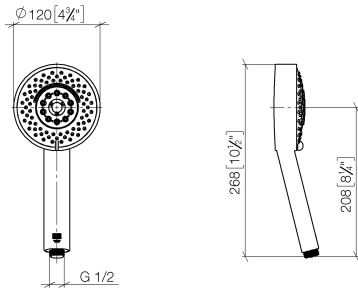

Hand shower FlowReduce - Brushed Champagne (22kt Gold)

IMO

28 012 979

- Four settings: COMPACT RAIN, COMPACT SOFT FLOW, COMPACT AQUAPRESSURE FLOW, COMPACT CASCADE, max. flow rate 6.8 l/min (at 3 bar)
- with anti-scale system
- spray head Ø 120mm
- 1/2" connection
- This product can help a building meet the requirements of Green Building Rating Systems, e.g. LEED®, BREEAM®, DGNB

Intrinsic protection against back flow.

Fits: IMO, LULU, MADISON, MEM, TARA, CL.1, LISSÉ, VAIA, META, CYO

	Brushed Champagne (22kt Gold)	28 012 979-46 0010
	Chrome	28 012 979-00 0010
	Chrome	28 012 979-00
	Brushed Platinum	28 012 979-06 0010
	Brushed Platinum	28 012 979-06
	Platinum	28 012 979-08
	Platinum	28 012 979-08 0010
	Dark Chrome	28 012 979-19
	Dark Chrome	28 012 979-19 0010
	Light Gold	28 012 979-26
	Light Gold	28 012 979-26 0010
	Brushed Light Gold	28 012 979-27
	Brushed Light Gold	28 012 979-27 0010
	Brushed Durabronze (23kt Gold)	28 012 979-28
	Brushed Durabronze (23kt Gold)	28 012 979-28 0010
	Matte Black	28 012 979-33
	Matte Black	28 012 979-33 0010
	Brushed Bronze	28 012 979-42
	Brushed Bronze	28 012 979-42 0010
	Brushed Champagne (22kt Gold)	28 012 979-46
	Champagne (22kt Gold)	28 012 979-47
	Champagne (22kt Gold)	28 012 979-47 0010
	Brushed Chrome	28 012 979-93
	Brushed Chrome	28 012 979-93 0010
	Brushed Dark Platinum	28 012 979-99 0010
	Brushed Dark Platinum	28 012 979-99

Hand shower FlowReduce - Brushed Champagne (22kt Gold)

IMO

28 012 979

28 012 979

mm [inches]

Flow rate chart

Codes & Standards

DIN 4109