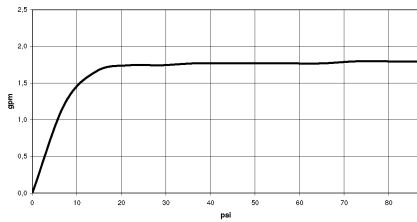

Hand shower FlowReduce - Brushed Champagne (22kt Gold)

IMO

28 012 979

- Four settings: COMPACT RAIN, COMPACT SOFT FLOW, COMPACT AQUAPRESSURE FLOW, COMPACT CASCADE, max. flow rate 6.8 l/min (at 3 bar)
- with anti-scale system
- spray head Ø 120mm
- 1/2" connection
- This product can help a building meet the requirements of Green Building Rating Systems, e.g. LEED®, BREEAM®, DGNB

Hand shower FlowReduce - Brushed Champagne (22kt Gold)

IMO

28 012 979

28 012 979

mm [inches]

Flow rate chart

Codes & Standards

DIN 4109