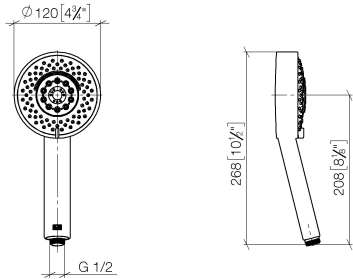

Hand shower - Champagne (22kt Gold)

IMO

28 012 979 Product version from 4/1/2024

- Four settings: COMPACT RAIN, COMPACT SOFT FLOW, COMPACT AQUAPRESSURE FLOW, COMPACT CASCADE, max. flow rate 15 l/min (at 3 bar)
- with anti-scale system
- spray head Ø 120mm
- 1/2" connection

Intrinsic protection against back flow.

Fits: IMO, LULU, MADISON, MEM, TARA, CL.1, LISSÉ, VAIA, META, CYO

	Champagne (22kt Gold)	28 012 979-47
	Chrome	28 012 979-00 0010
	Chrome	28 012 979-00
	Brushed Platinum	28 012 979-06 0010
	Brushed Platinum	28 012 979-06
	Platinum	28 012 979-08
	Platinum	28 012 979-08 0010
	Dark Chrome	28 012 979-19
	Dark Chrome	28 012 979-19 0010
	Light Gold	28 012 979-26
	Light Gold	28 012 979-26 0010
	Brushed Light Gold	28 012 979-27
	Brushed Light Gold	28 012 979-27 0010
	Brushed Durabrass (23kt Gold)	28 012 979-28
	Brushed Durabrass (23kt Gold)	28 012 979-28 0010
	Matte Black	28 012 979-33
	Matte Black	28 012 979-33 0010
	Brushed Bronze	28 012 979-42
	Brushed Bronze	28 012 979-42 0010
	Brushed Champagne (22kt Gold)	28 012 979-46 0010
	Brushed Champagne (22kt Gold)	28 012 979-46
	Champagne (22kt Gold)	28 012 979-47 0010
	Brushed Chrome	28 012 979-93
	Brushed Chrome	28 012 979-93 0010
	Brushed Dark Platinum	28 012 979-99 0010
	Brushed Dark Platinum	28 012 979-99

Hand shower - Champagne (22kt Gold)

IMO

28 012 979 Product version from 4/1/2024

28 012 979 Product version from 4/1/2024

mm [inches]

Flow rate chart

Codes & Standards

DIN 4109