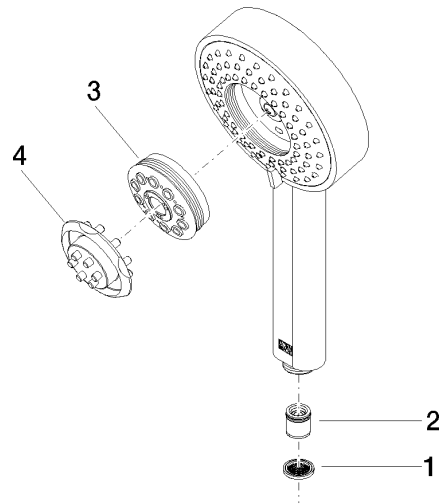

Hand shower - Champagne (22kt Gold)

IMO

28 012 979 Product version from 4/1/2024

- Four settings: COMPACT RAIN, COMPACT SOFT FLOW, COMPACT AQUAPRESSURE FLOW, COMPACT CASCADE, max. flow rate 15 l/min (at 3 bar)
- with anti-scale system
- spray head Ø 120mm
- 1/2" connection

Hand shower - Champagne (22kt Gold)

IMO

28 012 979 Product version from 4/1/2024

28 012 979 Product version from 4/1/2024

mm [inches]

Flow rate chart

Codes & Standards

DIN 4109

ISO 3822

Ü-Zeichen

Hand shower - Champagne (22kt Gold)

IMO

28 012 979 Product version from 4/1/2024

Certificates

LGA_29

28 012 979 Product version from 4/1/2024

Parts for other finishes can be found here: [Chrome](#)

Spare parts list

No.	Item Number	Name	Quantity used	Delivery time
1	09 23 01 039 90	sieve	1	2
2	09 23 01 046 90	back-flow preventer	1	2
3	04 12 11 071 00 90	shower	1	2
4	09 30 09 022 90	key	1	2