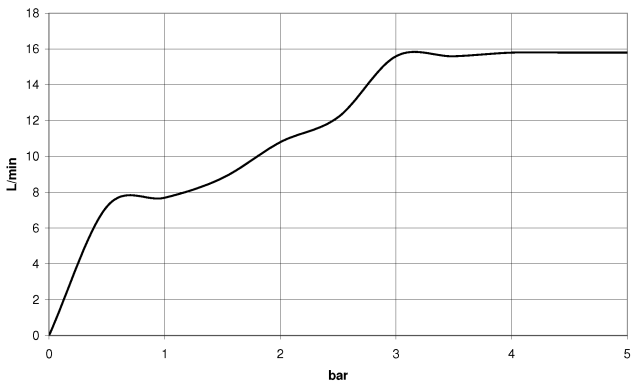

Hand shower - Champagne (22kt Gold)

IMO

28 012 979 Product version from 4/1/2024

- Four settings: COMPACT RAIN, COMPACT SOFT FLOW, COMPACT AQUAPRESSURE FLOW, COMPACT CASCADE, max. flow rate 15 l/min (at 3 bar)
- with anti-scale system
- spray head Ø 120mm
- 1/2" connection

Hand shower - Champagne (22kt Gold)

IMO

28 012 979 Product version from 4/1/2024

28 012 979 Product version from 4/1/2024

mm [inches]

Flow rate chart

Codes & Standards

DIN 4109