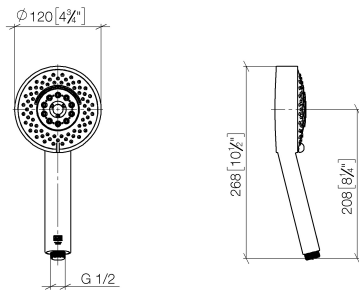

Hand shower FlowReduce - Champagne (22kt Gold)

IMO

28 012 979

- Four settings: COMPACT RAIN, COMPACT SOFT FLOW, COMPACT AQUAPRESSURE FLOW, COMPACT CASCADE, max. flow rate 6.8 l/min (at 3 bar)
- with anti-scale system
- spray head Ø 120mm
- 1/2" connection
- This product can help a building meet the requirements of Green Building Rating Systems, e.g. LEED®, BREEAM®, DGNB

Intrinsic protection against back flow.

Fits: IMO, LULU, MADISON, MEM, TARA, CL.1, LISSÉ, VAIA, META, CYO

	Champagne (22kt Gold)	28 012 979-47 0010
	Chrome	28 012 979-00 0010
	Chrome	28 012 979-00
	Brushed Platinum	28 012 979-06 0010
	Brushed Platinum	28 012 979-06
	Platinum	28 012 979-08
	Platinum	28 012 979-08 0010
	Dark Chrome	28 012 979-19
	Dark Chrome	28 012 979-19 0010
	Light Gold	28 012 979-26
	Light Gold	28 012 979-26 0010
	Brushed Light Gold	28 012 979-27
	Brushed Light Gold	28 012 979-27 0010
	Brushed Durabrass (23kt Gold)	28 012 979-28
	Brushed Durabrass (23kt Gold)	28 012 979-28 0010
	Matte Black	28 012 979-33
	Matte Black	28 012 979-33 0010
	Brushed Bronze	28 012 979-42
	Brushed Bronze	28 012 979-42 0010
	Brushed Champagne (22kt Gold)	28 012 979-46 0010
	Brushed Champagne (22kt Gold)	28 012 979-46
	Champagne (22kt Gold)	28 012 979-47
	Brushed Chrome	28 012 979-93
	Brushed Chrome	28 012 979-93 0010
	Brushed Dark Platinum	28 012 979-99 0010
	Brushed Dark Platinum	28 012 979-99

Hand shower FlowReduce - Champagne (22kt Gold)

IMO

28 012 979

28 012 979

mm [inches]

Flow rate chart

Certificates

LGA_29980.