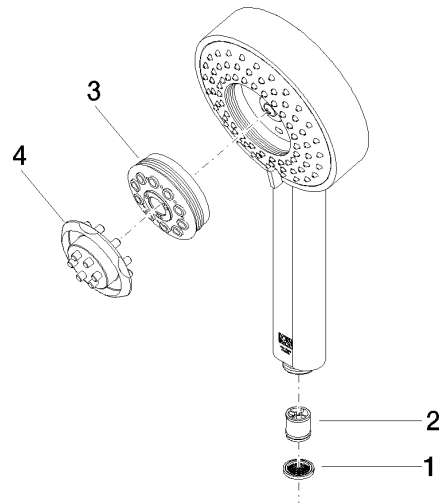

Hand shower FlowReduce - Champagne (22kt Gold)

IMO

28 012 979

- Four settings: COMPACT RAIN, COMPACT SOFT FLOW, COMPACT AQUAPRESSURE FLOW, COMPACT CASCADE, max. flow rate 6.8 l/min (at 3 bar)
- with anti-scale system
- spray head Ø 120mm
- 1/2" connection
- This product can help a building meet the requirements of Green Building Rating Systems, e.g. LEED®, BREEAM®, DGNB

Intrinsic protection against back flow.

Fits: IMO, LULU, MADISON, MEM, TARA, CL.1, LISSÉ, VAIA, META, CYO

	Champagne (22kt Gold)	28 012 979-47 0010
	Chrome	28 012 979-00 0010
	Chrome	28 012 979-00
	Brushed Platinum	28 012 979-06 0010
	Brushed Platinum	28 012 979-06
	Platinum	28 012 979-08
	Platinum	28 012 979-08 0010
	Dark Chrome	28 012 979-19
	Dark Chrome	28 012 979-19 0010
	Light Gold	28 012 979-26
	Light Gold	28 012 979-26 0010
	Brushed Light Gold	28 012 979-27
	Brushed Light Gold	28 012 979-27 0010
	Brushed Durabrass (23kt Gold)	28 012 979-28
	Brushed Durabrass (23kt Gold)	28 012 979-28 0010
	Matte Black	28 012 979-33
	Matte Black	28 012 979-33 0010
	Brushed Bronze	28 012 979-42
	Brushed Bronze	28 012 979-42 0010
	Brushed Champagne (22kt Gold)	28 012 979-46 0010
	Brushed Champagne (22kt Gold)	28 012 979-46
	Champagne (22kt Gold)	28 012 979-47
	Brushed Chrome	28 012 979-93
	Brushed Chrome	28 012 979-93 0010
	Brushed Dark Platinum	28 012 979-99 0010
	Brushed Dark Platinum	28 012 979-99

Hand shower FlowReduce - Champagne (22kt Gold)

IMO

28 012 979

28 012 979

mm [inches]

Flow rate chart

Certificates

LGA_29980.

28 012 979

Parts for other finishes can be found here: [Chrome](#)

Spare parts list

No.	Item Number	Name	Quantity used	Delivery time
1	09 23 01 039 90	sieve	1	2
2	09 23 01 166 90	flow reducer	1	2
3	04 12 11 071 00 90	shower	1	2
4	09 30 09 022 90	key	1	2