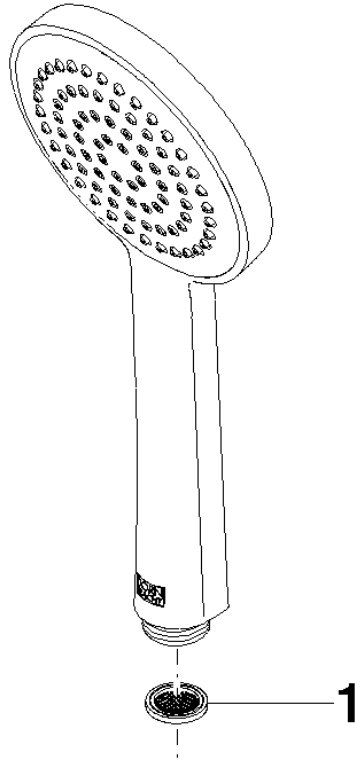

28 015 979

Spare parts list

No.	Item Number	Name	Quantity used	Delivery time
1	09 23 01 039 90	sieve	1	2