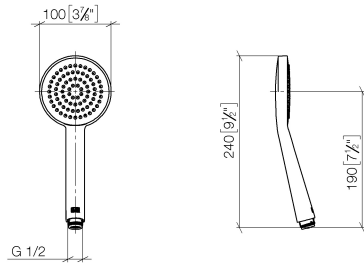

28 015 979

- COMPACT RAIN, max. flow rate 15 l/min (at 3 bar)
- with anti-scale system
- spray head Ø 100mm
- 1/2" connection
- WRAS 2009011

Intrinsic protection against back flow.

Fits: IMO, LULU, MADISON, MEM, TARA,
CL.1, LISSÉ, VAIA, META, CYO

Hand shower - Chrome

IMO

28 015 979

28 015 979

mm [inches]

Flow rate chart

Certificates

DVGW_DW-6517DN0129. WRAS_2009011. LGA_29981.