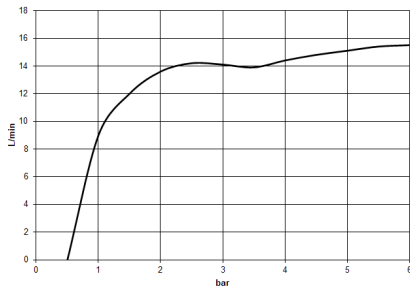

Hand shower - Chrome

IMO

28 015 979

28 015 979

mm [inches]

Flow rate chart

Certificates

DVGW_DW-6517DN0129. WRAS_2009011. LGA_29981.