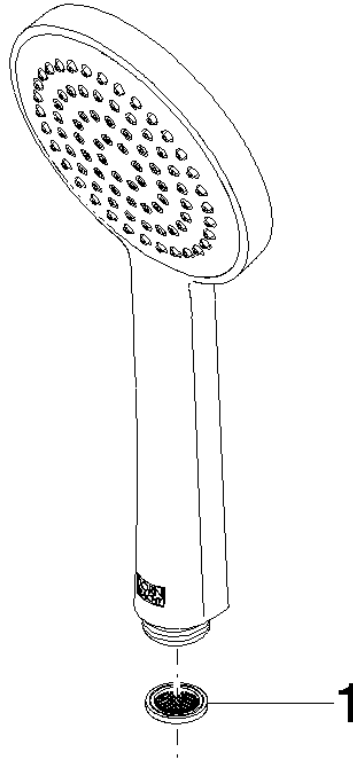

Hand shower - Brushed Platinum

IMO

28 015 979

- COMPACT RAIN, max. flow rate 15 l/min (at 3 bar)
- with anti-scale system
- spray head Ø 100mm
- 1/2" connection

Intrinsic protection against back flow.

Fits: IMO, LULU, MADISON, MEM, TARA,
CL.1, LISSÉ, VAIA, META, CYO

	Brushed Platinum	28 015 979-06
	Chrome	28 015 979-00
	Chrome	28 015 979-00 0010
	Brushed Platinum	28 015 979-06 0010
	Platinum	28 015 979-08
	Platinum	28 015 979-08 0010
	Dark Chrome	28 015 979-19
	Dark Chrome	28 015 979-19 0010
	Light Gold	28 015 979-26
	Light Gold	28 015 979-26 0010
	Brushed Light Gold	28 015 979-27 0010
	Brushed Light Gold	28 015 979-27
	Brushed Durabrass (23kt Gold)	28 015 979-28
	Brushed Durabrass (23kt Gold)	28 015 979-28 0010
	Matte Black	28 015 979-33
	Matte Black	28 015 979-33 0010
	Brushed Bronze	28 015 979-42
	Brushed Bronze	28 015 979-42 0010
	Brushed Champagne (22kt Gold)	28 015 979-46
	Brushed Champagne (22kt Gold)	28 015 979-46 0010
	Champagne (22kt Gold)	28 015 979-47
	Champagne (22kt Gold)	28 015 979-47 0010
	Brushed Chrome	28 015 979-93
	Brushed Chrome	28 015 979-93 0010
	Brushed Dark Platinum	28 015 979-99
	Brushed Dark Platinum	28 015 979-99 0010

Hand shower - Brushed Platinum

IMO

28 015 979

28 015 979

mm [inches]

Flow rate chart

Certificates

DVGW_DW-6517DN0129. WRAS_2009011. LGA_29981.

28 015 979

Parts for other finishes can be found here: [Chrome](#)

Spare parts list

No.	Item Number	Name	Quantity used	Delivery time
1	09 23 01 039 90	sieve	1	2