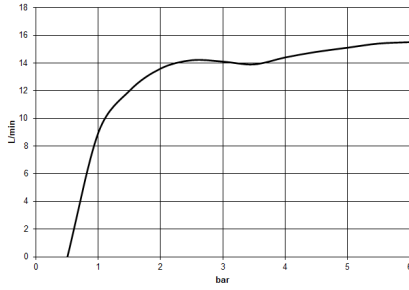

Hand shower - Brushed Platinum

IMO

28 015 979

- COMPACT RAIN, max. flow rate 15 l/min (at 3 bar)
- with anti-scale system
- spray head Ø 100mm
- 1/2" connection

Intrinsic protection against back flow.

Fits: IMO, LULU, MADISON, MEM, TARA,
CL.1, LISSÉ, VAIA, META, CYO

Hand shower - Brushed Platinum

IMO

28 015 979

28 015 979

mm [inches]

Flow rate chart

Certificates

DVGW_DW-6517DN0129. WRAS_2009011. LGA_29981.