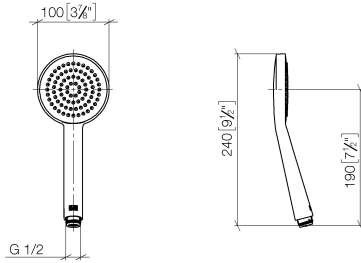

Hand shower - Brushed Platinum

IMO

28 015 979

- COMPACT RAIN, max. flow rate 15 l/min (at 3 bar)
- with anti-scale system
- spray head Ø 100mm
- 1/2" connection

Intrinsic protection against back flow.

Fits: IMO, LULU, MADISON, MEM, TARA,
CL.1, LISSÉ, VAIA, META, CYO

Hand shower - Brushed Platinum

IMO

28 015 979

28 015 979

mm [inches]

Flow rate chart

Certificates

DVGW_DW-6517DN0129. WRAS_2009011. LGA_29981.