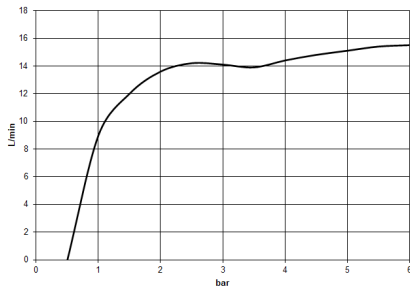

Hand shower - Platinum

IMO

28 015 979

28 015 979

mm [inches]

Flow rate chart

Certificates

DVGW_DW-6517DN0129. WRAS_2009011. LGA_29981.