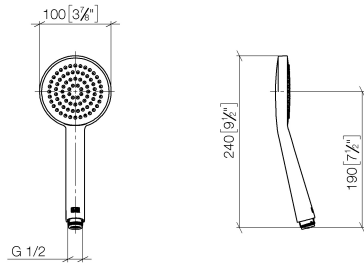

28 015 979

- COMPACT RAIN, max. flow rate 15 l/min (at 3 bar)
- with anti-scale system
- spray head Ø 100mm
- 1/2" connection

Intrinsic protection against back flow.

Fits: IMO, LULU, MADISON, MEM, TARA,
CL.1, LISSÉ, VAIA, META, CYO

Hand shower - Platinum

IMO

28 015 979

28 015 979

mm [inches]

Flow rate chart

Certificates

DVGW_DW-6517DN0129. WRAS_2009011. LGA_29981.