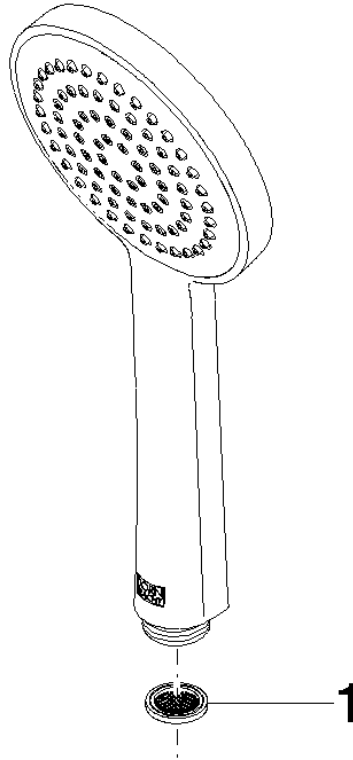

28 015 979

- COMPACT RAIN, max. flow rate 15 l/min (at 3 bar)
- with anti-scale system
- spray head Ø 100mm
- 1/2" connection

Intrinsic protection against back flow.

Fits: IMO, LULU, MADISON, MEM, TARA,
CL.1, LISSÉ, VAIA, META, CYO

	Platinum	28 015 979-08
	Chrome	28 015 979-00
	Chrome	28 015 979-00 0010
	Brushed Platinum	28 015 979-06
	Brushed Platinum	28 015 979-06 0010
	Platinum	28 015 979-08 0010
	Dark Chrome	28 015 979-19
	Dark Chrome	28 015 979-19 0010
	Light Gold	28 015 979-26
	Light Gold	28 015 979-26 0010
	Brushed Light Gold	28 015 979-27 0010
	Brushed Light Gold	28 015 979-27
	Brushed Durabrass (23kt Gold)	28 015 979-28
	Brushed Durabrass (23kt Gold)	28 015 979-28 0010
	Matte Black	28 015 979-33
	Matte Black	28 015 979-33 0010
	Brushed Bronze	28 015 979-42
	Brushed Bronze	28 015 979-42 0010
	Brushed Champagne (22kt Gold)	28 015 979-46
	Brushed Champagne (22kt Gold)	28 015 979-46 0010
	Champagne (22kt Gold)	28 015 979-47
	Champagne (22kt Gold)	28 015 979-47 0010
	Brushed Chrome	28 015 979-93
	Brushed Chrome	28 015 979-93 0010
	Brushed Dark Platinum	28 015 979-99
	Brushed Dark Platinum	28 015 979-99 0010

Hand shower - Platinum

IMO

28 015 979

28 015 979

mm [inches]

Flow rate chart

Certificates

DVGW_DW-6517DN0129. WRAS_2009011. LGA_29981.

28 015 979

Parts for other finishes can be found here: [Chrome](#)

Spare parts list

No.	Item Number	Name	Quantity used	Delivery time
1	09 23 01 039 90	sieve	1	2