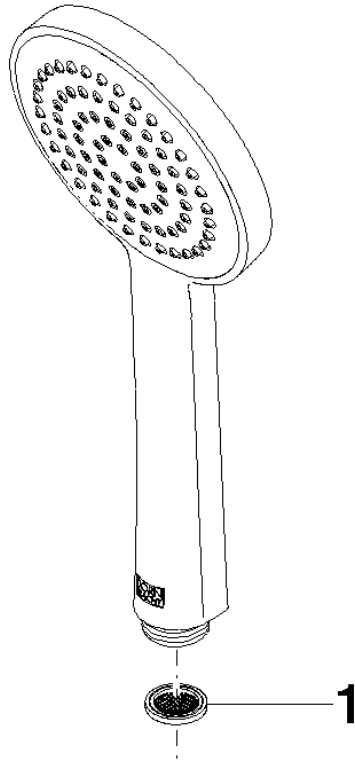

Hand shower - Light Gold

IMO

28 015 979

- COMPACT RAIN, max. flow rate 15 l/min (at 3 bar)
- with anti-scale system
- spray head Ø 100mm
- 1/2" connection
- WRAS 2009011

Intrinsic protection against back flow.

Hand shower - Light Gold

IMO

28 015 979

28 015 979

mm [inches]

Flow rate chart

Codes & Standards

DIN 4109

ISO 3822

Ü-Zeichen

Hand shower - Light Gold

IMO

28 015 979

Certificates

LGA_29

28 015 979

Product version from 4/1/2024

Parts for other
finishes can be found
here: [Chrome](#)

Hand shower - Light Gold

IMO

28 015 979

Spare parts list

Product version from 4/1/2024

No.	Item Number	Name	Quantity used	Delivery time
	09 23 01 039 90	sieve	1	2