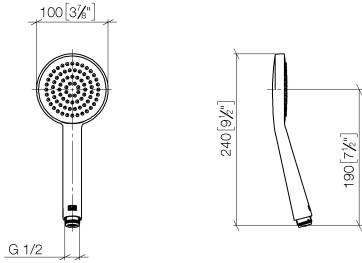

Hand shower - Light Gold

IMO

28 015 979

- COMPACT RAIN, max. flow rate 15 l/min (at 3 bar)
- with anti-scale system
- spray head Ø 100mm
- 1/2" connection
- WRAS 2009011

Intrinsic protection against back flow.

Fits: IMO, LULU, MADISON, MEM, TARA, CL.1, LISSÉ, VAIA, META, CYO

	Light Gold	28 015 979-26
	Chrome	28 015 979-00
	Chrome	28 015 979-00 0010
	Brushed Platinum	28 015 979-06
	Brushed Platinum	28 015 979-06 0010
	Platinum	28 015 979-08
	Platinum	28 015 979-08 0010
	Dark Chrome	28 015 979-19
	Dark Chrome	28 015 979-19 0010
	Light Gold	28 015 979-26 0010
	Brushed Light Gold	28 015 979-27
	Brushed Light Gold	28 015 979-27 0010
	Brushed Durabronze (23kt Gold)	28 015 979-28
	Brushed Durabronze (23kt Gold)	28 015 979-28 0010
	Matte Black	28 015 979-33
	Matte Black	28 015 979-33 0010
	Brushed Bronze	28 015 979-42
	Brushed Bronze	28 015 979-42 0010
	Brushed Champagne (22kt Gold)	28 015 979-46
	Brushed Champagne (22kt Gold)	28 015 979-46 0010
	Champagne (22kt Gold)	28 015 979-47
	Champagne (22kt Gold)	28 015 979-47 0010
	Brushed Chrome	28 015 979-93
	Brushed Chrome	28 015 979-93 0010
	Brushed Dark Platinum	28 015 979-99
	Brushed Dark Platinum	28 015 979-99 0010

Hand shower - Light Gold

IMO

28 015 979

28 015 979

mm [inches]

Flow rate chart

Codes & Standards

DIN 4109