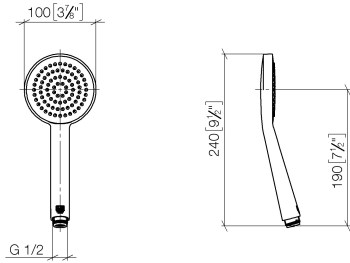

Hand shower FlowReduce - Light Gold

IMO

28 015 979

- COMPACT RAIN, max. flow rate 6.8 l/min (at 3 bar)
- with anti-scale system
- spray head Ø 100mm
- 1/2" connection
- This product can help a building meet the requirements of Green Building Rating Systems, e.g. LEED®, BREEAM®, DGNB

Intrinsic protection against back flow.

Fits: IMO, LULU, MADISON, MEM, TARA, CL.1, LISSÉ, VAIA, META, CYO

	Light Gold	28 015 979-26 0010
	Chrome	28 015 979-00
	Chrome	28 015 979-00 0010
	Brushed Platinum	28 015 979-06
	Brushed Platinum	28 015 979-06 0010
	Platinum	28 015 979-08
	Platinum	28 015 979-08 0010
	Dark Chrome	28 015 979-19
	Dark Chrome	28 015 979-19 0010
	Light Gold	28 015 979-26
	Brushed Light Gold	28 015 979-27 0010
	Brushed Light Gold	28 015 979-27
	Brushed Durabrass (23kt Gold)	28 015 979-28
	Brushed Durabrass (23kt Gold)	28 015 979-28 0010
	Matte Black	28 015 979-33
	Matte Black	28 015 979-33 0010
	Brushed Bronze	28 015 979-42
	Brushed Bronze	28 015 979-42 0010
	Brushed Champagne (22kt Gold)	28 015 979-46
	Brushed Champagne (22kt Gold)	28 015 979-46 0010
	Champagne (22kt Gold)	28 015 979-47
	Champagne (22kt Gold)	28 015 979-47 0010
	Brushed Chrome	28 015 979-93
	Brushed Chrome	28 015 979-93 0010
	Brushed Dark Platinum	28 015 979-99
	Brushed Dark Platinum	28 015 979-99 0010

Hand shower FlowReduce - Light Gold

IMO

28 015 979

28 015 979

mm [inches]

Flow rate chart

Certificates

LGA_29981.