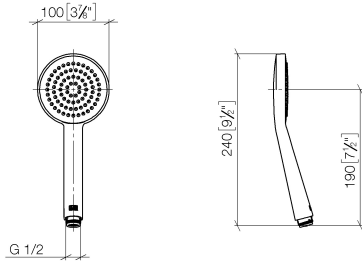

28 015 979

- COMPACT RAIN, max. flow rate 15 l/min (at 3 bar)
- with anti-scale system
- spray head Ø 100mm
- 1/2" connection

Intrinsic protection against back flow.

Fits: IMO, LULU, MADISON, MEM, TARA,
CL.1, LISSÉ, VAIA, META, CYO

Hand shower - Brushed Light Gold

IMO

28 015 979

28 015 979

mm [inches]

Flow rate chart

Certificates

LGA_29981.