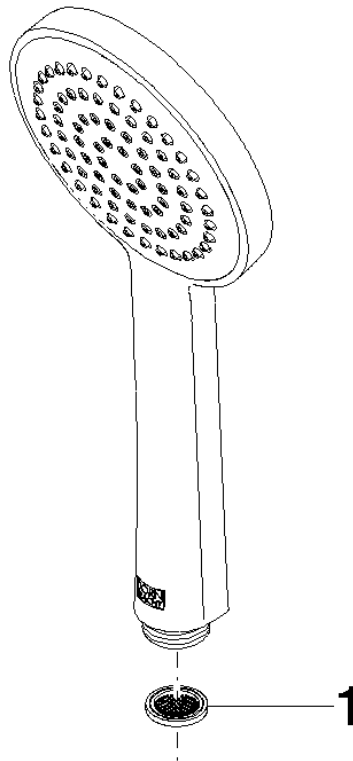

28 015 979

- COMPACT RAIN, max. flow rate 15 l/min (at 3 bar)
- with anti-scale system
- spray head Ø 100mm
- 1/2" connection

Intrinsic protection against back flow.

Fits: IMO, LULU, MADISON, MEM, TARA,
CL.1, LISSÉ, VAIA, META, CYO

	Brushed Light Gold	28 015 979-27
	Chrome	28 015 979-00
	Chrome	28 015 979-00 0010
	Brushed Platinum	28 015 979-06
	Brushed Platinum	28 015 979-06 0010
	Platinum	28 015 979-08
	Platinum	28 015 979-08 0010
	Dark Chrome	28 015 979-19
	Dark Chrome	28 015 979-19 0010
	Light Gold	28 015 979-26
	Light Gold	28 015 979-26 0010
	Brushed Light Gold	28 015 979-27 0010
	Brushed Durabrass (23kt Gold)	28 015 979-28
	Brushed Durabrass (23kt Gold)	28 015 979-28 0010
	Matte Black	28 015 979-33
	Matte Black	28 015 979-33 0010
	Brushed Bronze	28 015 979-42
	Brushed Bronze	28 015 979-42 0010
	Brushed Champagne (22kt Gold)	28 015 979-46
	Brushed Champagne (22kt Gold)	28 015 979-46 0010
	Champagne (22kt Gold)	28 015 979-47
	Champagne (22kt Gold)	28 015 979-47 0010
	Brushed Chrome	28 015 979-93
	Brushed Chrome	28 015 979-93 0010
	Brushed Dark Platinum	28 015 979-99
	Brushed Dark Platinum	28 015 979-99 0010

Hand shower - Brushed Light Gold

IMO

28 015 979

28 015 979

mm [inches]

Flow rate chart

Certificates

LGA_29981.

28 015 979

Parts for other finishes can be found here: [Chrome](#)

Spare parts list

No.	Item Number	Name	Quantity used	Delivery time
1	09 23 01 039 90	sieve	1	2