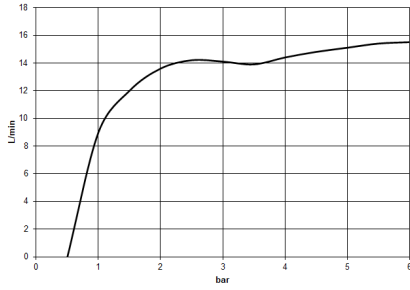

Hand shower - Brushed Light Gold

IMO

28 015 979

28 015 979

mm [inches]

Flow rate chart

Certificates

LGA_29981.