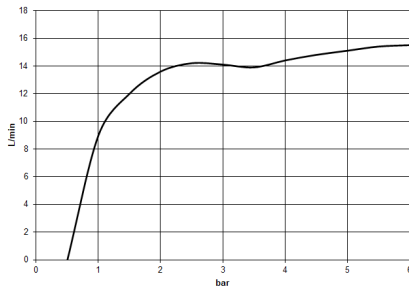

**Hand shower - Brushed Durabronze (23kt Gold)**

IMO

28 015 979

- COMPACT RAIN, max. flow rate 15 l/min (at 3 bar)
- with anti-scale system
- spray head Ø 100mm
- 1/2" connection

Intrinsic protection against back flow.

## Hand shower - Brushed Durabronz (23kt Gold)

---

IMO

28 015 979

28 015 979

mm [inches]

### Flow rate chart