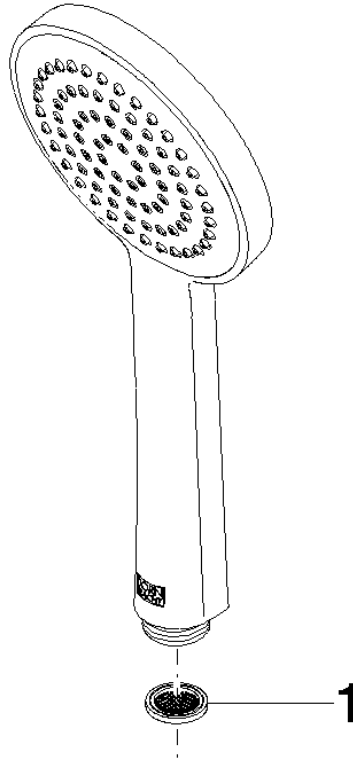

28 015 979

Parts for other
finishes can be found
here: [Chrome](#)

Spare parts list

No.	Item Number	Name	Quantity used	Delivery time
1	09 23 01 039 90	sieve	1	2