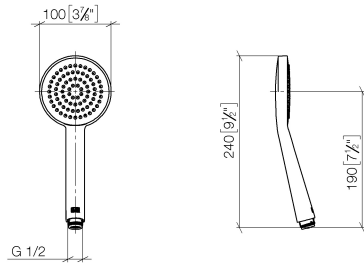

**Hand shower - Brushed Durabronze (23kt Gold)**

IMO

28 015 979

- COMPACT RAIN, max. flow rate 15 l/min (at 3 bar)
- with anti-scale system
- spray head Ø 100mm
- 1/2" connection

Intrinsic protection against back flow.

## Hand shower - Brushed Durabronz (23kt Gold)

---

IMO

28 015 979

28 015 979

mm [inches]

### Flow rate chart