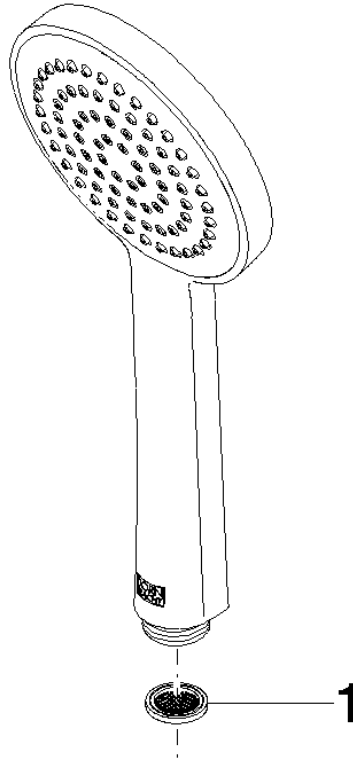

28 015 979

- COMPACT RAIN, max. flow rate 15 l/min (at 3 bar)
- with anti-scale system
- spray head Ø 100mm
- 1/2" connection

Intrinsic protection against back flow.

Fits: IMO, LULU, MADISON, MEM, TARA,
CL.1, LISSÉ, VAIA, META, CYO

	Matte Black	28 015 979-33
	Chrome	28 015 979-00
	Chrome	28 015 979-00 0010
	Brushed Platinum	28 015 979-06
	Brushed Platinum	28 015 979-06 0010
	Platinum	28 015 979-08
	Platinum	28 015 979-08 0010
	Dark Chrome	28 015 979-19
	Dark Chrome	28 015 979-19 0010
	Light Gold	28 015 979-26
	Light Gold	28 015 979-26 0010
	Brushed Light Gold	28 015 979-27 0010
	Brushed Light Gold	28 015 979-27
	Brushed Durabronze (23kt Gold)	28 015 979-28
	Brushed Durabronze (23kt Gold)	28 015 979-28 0010
	Matte Black	28 015 979-33 0010
	Brushed Bronze	28 015 979-42
	Brushed Bronze	28 015 979-42 0010
	Brushed Champagne (22kt Gold)	28 015 979-46
	Brushed Champagne (22kt Gold)	28 015 979-46 0010
	Champagne (22kt Gold)	28 015 979-47
	Champagne (22kt Gold)	28 015 979-47 0010
	Brushed Chrome	28 015 979-93
	Brushed Chrome	28 015 979-93 0010
	Brushed Dark Platinum	28 015 979-99
	Brushed Dark Platinum	28 015 979-99 0010

Hand shower - Matte Black

IMO

28 015 979

28 015 979

mm [inches]

Flow rate chart

Certificates

DVGW_DW-6517DN0129. WRAS_2009011. LGA_29981.

28 015 979

Parts for other finishes can be found here: [Chrome](#)

Spare parts list

No.	Item Number	Name	Quantity used	Delivery time
1	09 23 01 039 90	sieve	1	2