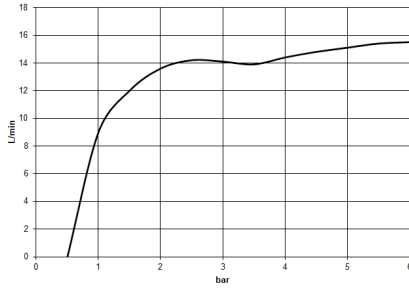

Hand shower - Matte Black

IMO

28 015 979

28 015 979

mm [inches]

Flow rate chart

Certificates

DVGW_DW-6517DN0129. WRAS_2009011. LGA_29981.