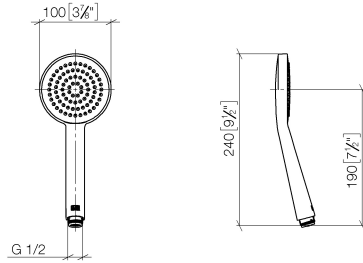

28 015 979

- COMPACT RAIN, max. flow rate 15 l/min (at 3 bar)
- with anti-scale system
- spray head Ø 100mm
- 1/2" connection

Intrinsic protection against back flow.

Fits: IMO, LULU, MADISON, MEM, TARA,
CL.1, LISSÉ, VAIA, META, CYO

Hand shower - Matte Black

IMO

28 015 979

28 015 979

mm [inches]

Flow rate chart

Certificates

DVGW_DW-6517DN0129. WRAS_2009011. LGA_29981.