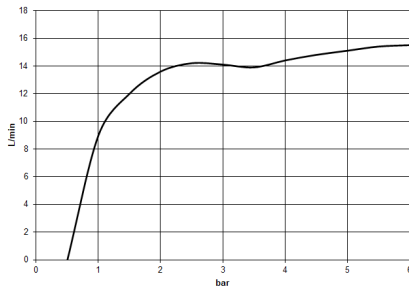

Hand shower - Brushed Champagne (22kt Gold)

IMO

28 015 979

- COMPACT RAIN, max. flow rate 15 l/min (at 3 bar)
- with anti-scale system
- spray head Ø 100mm
- 1/2" connection

Intrinsic protection against back flow.

Hand shower - Brushed Champagne (22kt Gold)

IMO

28 015 979

28 015 979

mm [inches]

Flow rate chart

Certificates

DVGW_DW-
6517DN0129.