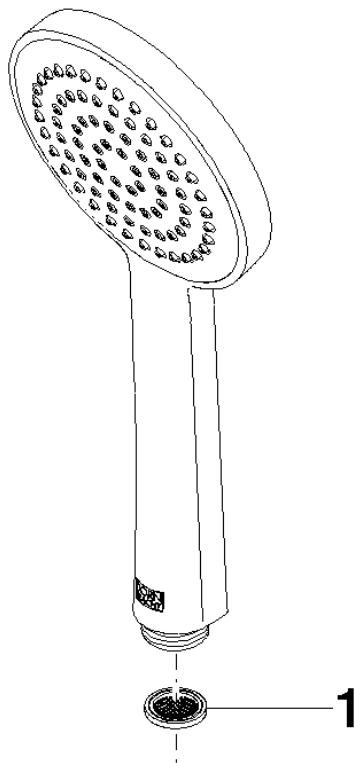

Hand shower - Brushed Champagne (22kt Gold)

IMO

28 015 979

- COMPACT RAIN, max. flow rate 15 l/min (at 3 bar)
- with anti-scale system
- spray head Ø 100mm
- 1/2" connection

Intrinsic protection against back flow.

Fits: IMO, LULU, MADISON, MEM, TARA, CL.1, LISSÉ, VAIA, META, CYO

	Brushed Champagne (22kt Gold)	28 015 979-46
	Chrome	28 015 979-00
	Chrome	28 015 979-00 0010
	Brushed Platinum	28 015 979-06
	Brushed Platinum	28 015 979-06 0010
	Platinum	28 015 979-08
	Platinum	28 015 979-08 0010
	Dark Chrome	28 015 979-19
	Dark Chrome	28 015 979-19 0010
	Light Gold	28 015 979-26
	Light Gold	28 015 979-26 0010
	Brushed Light Gold	28 015 979-27 0010
	Brushed Light Gold	28 015 979-27
	Brushed Durabrass (23kt Gold)	28 015 979-28
	Brushed Durabrass (23kt Gold)	28 015 979-28 0010
	Matte Black	28 015 979-33
	Matte Black	28 015 979-33 0010
	Brushed Bronze	28 015 979-42
	Brushed Bronze	28 015 979-42 0010
	Brushed Champagne (22kt Gold)	28 015 979-46 0010
	Champagne (22kt Gold)	28 015 979-47
	Champagne (22kt Gold)	28 015 979-47 0010
	Brushed Chrome	28 015 979-93
	Brushed Chrome	28 015 979-93 0010
	Brushed Dark Platinum	28 015 979-99
	Brushed Dark Platinum	28 015 979-99 0010

Hand shower - Brushed Champagne (22kt Gold)

IMO

28 015 979

28 015 979

mm [inches]

Flow rate chart

Certificates

DVGW_DW-
6517DN0129.

LGA_29981.

28 015 979

Parts for other finishes can be found here: [Chrome](#)

Spare parts list

No.	Item Number	Name	Quantity used	Delivery time
1	09 23 01 039 90	sieve	1	2