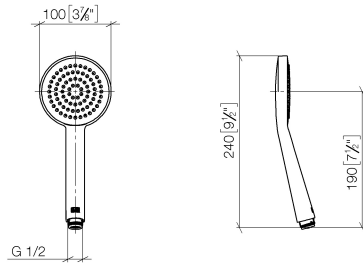

Hand shower - Brushed Champagne (22kt Gold)

IMO

28 015 979

- COMPACT RAIN, max. flow rate 15 l/min (at 3 bar)
- with anti-scale system
- spray head Ø 100mm
- 1/2" connection

Intrinsic protection against back flow.

Fits: IMO, LULU, MADISON, MEM, TARA, CL.1, LISSÉ, VAIA, META, CYO

	Brushed Champagne (22kt Gold)	28 015 979-46
	Chrome	28 015 979-00
	Chrome	28 015 979-00 0010
	Brushed Platinum	28 015 979-06
	Brushed Platinum	28 015 979-06 0010
	Platinum	28 015 979-08
	Platinum	28 015 979-08 0010
	Dark Chrome	28 015 979-19
	Dark Chrome	28 015 979-19 0010
	Light Gold	28 015 979-26
	Light Gold	28 015 979-26 0010
	Brushed Light Gold	28 015 979-27 0010
	Brushed Light Gold	28 015 979-27
	Brushed Durabrass (23kt Gold)	28 015 979-28
	Brushed Durabrass (23kt Gold)	28 015 979-28 0010
	Matte Black	28 015 979-33
	Matte Black	28 015 979-33 0010
	Brushed Bronze	28 015 979-42
	Brushed Bronze	28 015 979-42 0010
	Brushed Champagne (22kt Gold)	28 015 979-46 0010
	Champagne (22kt Gold)	28 015 979-47
	Champagne (22kt Gold)	28 015 979-47 0010
	Brushed Chrome	28 015 979-93
	Brushed Chrome	28 015 979-93 0010
	Brushed Dark Platinum	28 015 979-99
	Brushed Dark Platinum	28 015 979-99 0010

Hand shower - Brushed Champagne (22kt Gold)

IMO

28 015 979

28 015 979

mm [inches]

Flow rate chart

Certificates

DVGW_DW-
6517DN0129.