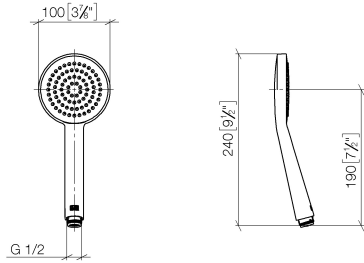

Hand shower - Champagne (22kt Gold)

28 015 979

- COMPACT RAIN, max. flow rate 15 l/min (at 3 bar)
- with anti-scale system
- spray head Ø 100mm
- 1/2" connection
- WRAS 2009011

Intrinsic protection against back flow.

Fits: IMO, LULU, MADISON, MEM, TARA,
CL.1, LISSÉ, VAIA, META, CYO

	Champagne (22kt Gold)	28 015 979-47
	Chrome	28 015 979-00
	Chrome	28 015 979-00 0010
	Brushed Platinum	28 015 979-06
	Brushed Platinum	28 015 979-06 0010
	Platinum	28 015 979-08
	Platinum	28 015 979-08 0010
	Dark Chrome	28 015 979-19
	Dark Chrome	28 015 979-19 0010
	Light Gold	28 015 979-26
	Light Gold	28 015 979-26 0010
	Brushed Light Gold	28 015 979-27
	Brushed Light Gold	28 015 979-27 0010
	Brushed Durabronze (23kt Gold)	28 015 979-28
	Brushed Durabronze (23kt Gold)	28 015 979-28 0010
	Matte Black	28 015 979-33
	Matte Black	28 015 979-33 0010
	Brushed Bronze	28 015 979-42
	Brushed Bronze	28 015 979-42 0010
	Brushed Champagne (22kt Gold)	28 015 979-46
	Brushed Champagne (22kt Gold)	28 015 979-46 0010
	Champagne (22kt Gold)	28 015 979-47 0010
	Brushed Chrome	28 015 979-93
	Brushed Chrome	28 015 979-93 0010
	Brushed Dark Platinum	28 015 979-99
	Brushed Dark Platinum	28 015 979-99 0010

Hand shower - Champagne (22kt Gold)

IMO

28 015 979

28 015 979

mm [inches]

Flow rate chart

Codes & Standards

DIN 4109