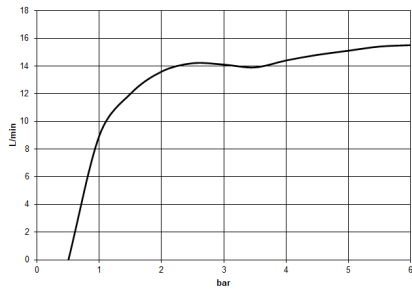

Hand shower - Champagne (22kt Gold)

28 015 979

- COMPACT RAIN, max. flow rate 15 l/min (at 3 bar)
- with anti-scale system
- spray head Ø 100mm
- 1/2" connection
- WRAS 2009011

Intrinsic protection against back flow.

Hand shower - Champagne (22kt Gold)

IMO

28 015 979

28 015 979

mm [inches]

Flow rate chart

Codes & Standards

DIN 4109