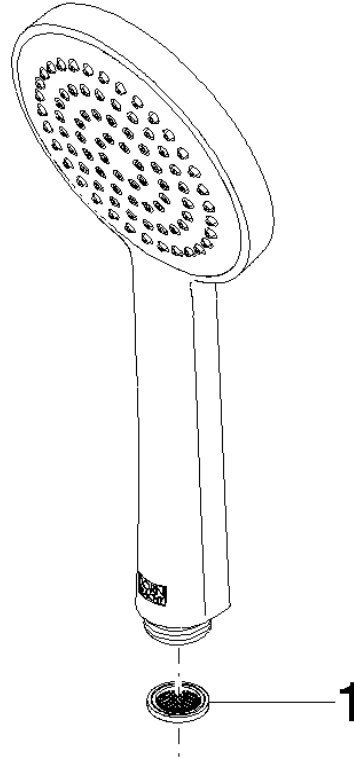

Hand shower - Champagne (22kt Gold)

28 015 979

- COMPACT RAIN, max. flow rate 15 l/min (at 3 bar)
- with anti-scale system
- spray head Ø 100mm
- 1/2" connection
- WRAS 2009011

Intrinsic protection against back flow.

Fits: IMO, LULU, MADISON, MEM, TARA,
CL.1, LISSÉ, VAIA, META, CYO

	Champagne (22kt Gold)	28 015 979-47
	Chrome	28 015 979-00
	Chrome	28 015 979-00 0010
	Brushed Platinum	28 015 979-06
	Brushed Platinum	28 015 979-06 0010
	Platinum	28 015 979-08
	Platinum	28 015 979-08 0010
	Dark Chrome	28 015 979-19
	Dark Chrome	28 015 979-19 0010
	Light Gold	28 015 979-26
	Light Gold	28 015 979-26 0010
	Brushed Light Gold	28 015 979-27
	Brushed Light Gold	28 015 979-27 0010
	Brushed Durabronze (23kt Gold)	28 015 979-28
	Brushed Durabronze (23kt Gold)	28 015 979-28 0010
	Matte Black	28 015 979-33
	Matte Black	28 015 979-33 0010
	Brushed Bronze	28 015 979-42
	Brushed Bronze	28 015 979-42 0010
	Brushed Champagne (22kt Gold)	28 015 979-46
	Brushed Champagne (22kt Gold)	28 015 979-46 0010
	Champagne (22kt Gold)	28 015 979-47 0010
	Brushed Chrome	28 015 979-93
	Brushed Chrome	28 015 979-93 0010
	Brushed Dark Platinum	28 015 979-99
	Brushed Dark Platinum	28 015 979-99 0010

Hand shower - Champagne (22kt Gold)

IMO

28 015 979

28 015 979

mm [inches]

Flow rate chart

Codes & Standards

DIN 4109

LGA_29

28 015 979

Product version from 4/1/2024

Parts for other
finishes can be found
here: [Chrome](#)

Hand shower - Champagne (22kt Gold)

IMO

28 015 979

Spare parts list