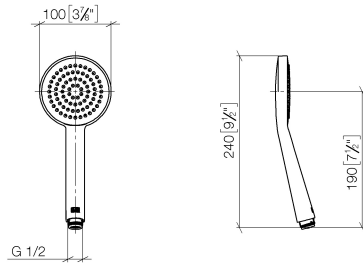

28 015 979

- COMPACT RAIN, max. flow rate 15 l/min (at 3 bar)
- with anti-scale system
- spray head Ø 100mm
- 1/2" connection

Intrinsic protection against back flow.

Fits: IMO, LULU, MADISON, MEM, TARA, CL.1, LISSÉ, VAIA, META, CYO

## Hand shower - Brushed Chrome

---

IMO

28 015 979

28 015 979

mm [inches]

Flow rate chart

Certificates

DVGW\_DW-6517DN0129.      WRAS\_2009011.      LGA\_29981.

28 015 979

Parts for other finishes can be found here: [Chrome](#)

Spare parts list

No.	Item Number	Name	Quantity used	Delivery time
1	09 23 01 039 90	sieve	1	2