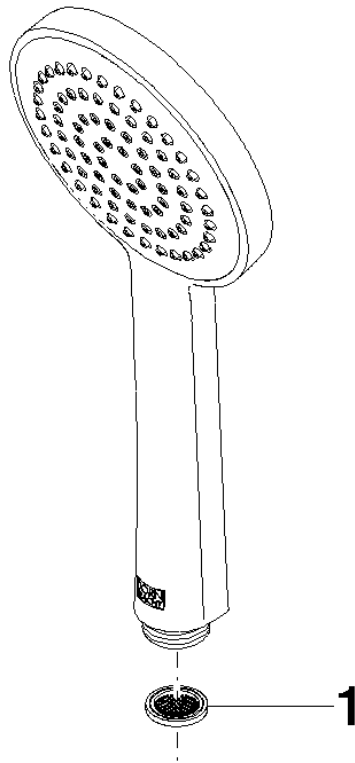

28 015 979

- COMPACT RAIN, max. flow rate 15 l/min (at 3 bar)
- with anti-scale system
- spray head Ø 100mm
- 1/2" connection

Intrinsic protection against back flow.

Fits: IMO, LULU, MADISON, MEM, TARA, CL.1, LISSÉ, VAIA, META, CYO

	Brushed Chrome	28 015 979-93
	Chrome	28 015 979-00
	Chrome	28 015 979-00 0010
	Brushed Platinum	28 015 979-06
	Brushed Platinum	28 015 979-06 0010
	Platinum	28 015 979-08
	Platinum	28 015 979-08 0010
	Dark Chrome	28 015 979-19
	Dark Chrome	28 015 979-19 0010
	Light Gold	28 015 979-26
	Light Gold	28 015 979-26 0010
	Brushed Light Gold	28 015 979-27 0010
	Brushed Light Gold	28 015 979-27
	Brushed Durabrass (23kt Gold)	28 015 979-28
	Brushed Durabrass (23kt Gold)	28 015 979-28 0010
	Matte Black	28 015 979-33
	Matte Black	28 015 979-33 0010
	Brushed Bronze	28 015 979-42
	Brushed Bronze	28 015 979-42 0010
	Brushed Champagne (22kt Gold)	28 015 979-46
	Brushed Champagne (22kt Gold)	28 015 979-46 0010
	Champagne (22kt Gold)	28 015 979-47
	Champagne (22kt Gold)	28 015 979-47 0010
	Brushed Chrome	28 015 979-93 0010
	Brushed Dark Platinum	28 015 979-99
	Brushed Dark Platinum	28 015 979-99 0010

## Hand shower - Brushed Chrome

---

IMO

28 015 979

28 015 979

mm [inches]

Flow rate chart

Certificates

DVGW\_DW-6517DN0129.      WRAS\_2009011.      LGA\_29981.

28 015 979

Parts for other finishes can be found here: [Chrome](#)

Spare parts list

No.	Item Number	Name	Quantity used	Delivery time
1	09 23 01 039 90	sieve	1	2