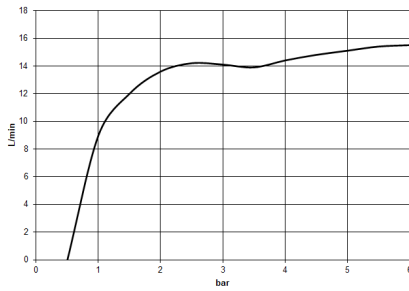

## Hand shower - Brushed Chrome

---

IMO

28 015 979

28 015 979

mm [inches]

Flow rate chart

Certificates