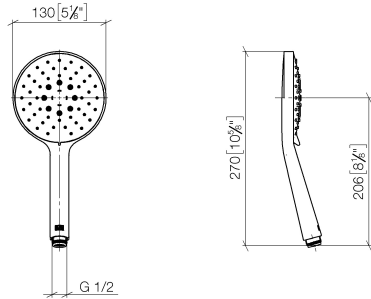

28 016 979

- Three or five settings: COMPACT RAIN, COMPACT SOFT FLOW, COMPACT AQUAPRESSURE FLOW, max. flow rate 15 l/min (at 3 bar)
- with anti-scale system
- spray head Ø 130 mm
- 1/2" connection
- WRAS 2009011

Intrinsic protection against back flow.

Fits: IMO, LULU, MADISON, MEM, TARA, CL.1, LISSÉ, VAIA, META, CYO

	Chrome	28 016 979-00
	Chrome	28 016 979-00 0010
	Brushed Platinum	28 016 979-06 0010
	Brushed Platinum	28 016 979-06
	Platinum	28 016 979-08 0010
	Platinum	28 016 979-08
	Dark Chrome	28 016 979-19
	Dark Chrome	28 016 979-19 0010
	Light Gold	28 016 979-26
	Light Gold	28 016 979-26 0010
	Brushed Light Gold	28 016 979-27
	Brushed Light Gold	28 016 979-27 0010
	Brushed Durabrass (23kt Gold)	28 016 979-28
	Brushed Durabrass (23kt Gold)	28 016 979-28 0010
	Matte Black	28 016 979-33
	Matte Black	28 016 979-33 0010
	Brushed Bronze	28 016 979-42 0010
	Brushed Bronze	28 016 979-42
	Brushed Champagne (22kt Gold)	28 016 979-46
	Brushed Champagne (22kt Gold)	28 016 979-46 0010
	Champagne (22kt Gold)	28 016 979-47
	Champagne (22kt Gold)	28 016 979-47 0010
	Brushed Chrome	28 016 979-93
	Brushed Chrome	28 016 979-93 0010
	Brushed Dark Platinum	28 016 979-99
	Brushed Dark Platinum	28 016 979-99 0010

Hand shower - Chrome

IMO

28 016 979

28 016 979

mm [inches]

Flow rate chart

Certificates

DVGW_DW-
6517DN0129.