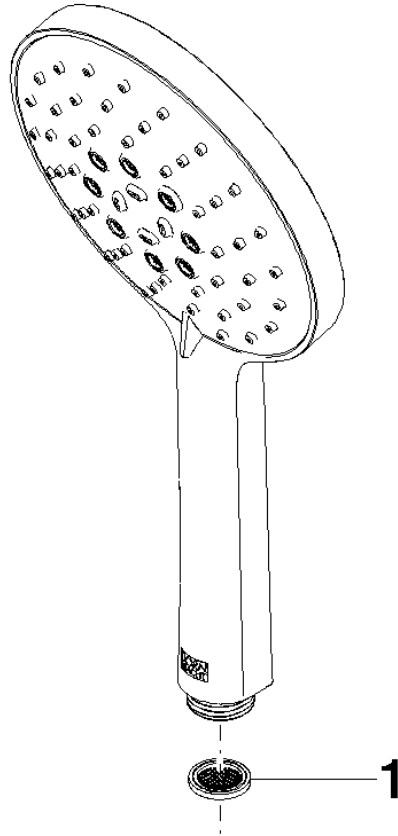

28 016 979

- Three or five settings: COMPACT RAIN, COMPACT SOFT FLOW, COMPACT AQUAPRESSURE FLOW, max. flow rate 15 l/min (at 3 bar)
- with anti-scale system
- spray head Ø 130 mm
- 1/2" connection
- WRAS 2009011

Intrinsic protection against back flow.

Fits: IMO, LULU, MADISON, MEM, TARA, CL.1, LISSÉ, VAIA, META, CYO

	Chrome	28 016 979-00
	Chrome	28 016 979-00 0010
	Brushed Platinum	28 016 979-06 0010
	Brushed Platinum	28 016 979-06
	Platinum	28 016 979-08 0010
	Platinum	28 016 979-08
	Dark Chrome	28 016 979-19
	Dark Chrome	28 016 979-19 0010
	Light Gold	28 016 979-26
	Light Gold	28 016 979-26 0010
	Brushed Light Gold	28 016 979-27
	Brushed Light Gold	28 016 979-27 0010
	Brushed Durabrass (23kt Gold)	28 016 979-28
	Brushed Durabrass (23kt Gold)	28 016 979-28 0010
	Matte Black	28 016 979-33
	Matte Black	28 016 979-33 0010
	Brushed Bronze	28 016 979-42 0010
	Brushed Bronze	28 016 979-42
	Brushed Champagne (22kt Gold)	28 016 979-46
	Brushed Champagne (22kt Gold)	28 016 979-46 0010
	Champagne (22kt Gold)	28 016 979-47
	Champagne (22kt Gold)	28 016 979-47 0010
	Brushed Chrome	28 016 979-93
	Brushed Chrome	28 016 979-93 0010
	Brushed Dark Platinum	28 016 979-99
	Brushed Dark Platinum	28 016 979-99 0010

Hand shower - Chrome

IMO

28 016 979

28 016 979

mm [inches]

Flow rate chart

Certificates

DVGW_DW-
6517DN0129.

LGA_29982.

WRAS_2009011.

28 016 979

Spare parts list

No.	Item Number	Name	Quantity used	Delivery time
1	09 23 01 039 90	sieve	1	2