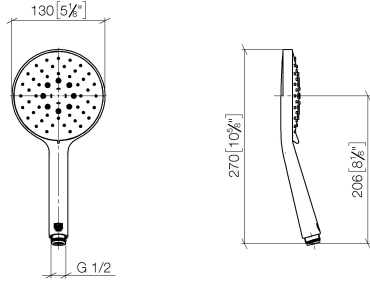

## Hand shower FlowReduce - Dark Chrome

IMO

28 016 979

- Three or five settings: COMPACT RAIN, COMPACT SOFT FLOW, COMPACT AQUAPRESSURE FLOW, max. flow rate 6.8 l/min (at 3 bar)
- with anti-scale system
- spray head Ø 130 mm
- 1/2" connection
- This product can help a building meet the requirements of Green Building Rating Systems, e.g. LEED®, BREEAM®, DGNB

Intrinsic protection against back flow.

Fits: IMO, LULU, MADISON, MEM, TARA, CL.1, LISSÉ, VAIA, META, CYO

	Dark Chrome	28 016 979-19 0010
	Chrome	28 016 979-00 0010
	Chrome	28 016 979-00
	Brushed Platinum	28 016 979-06 0010
	Brushed Platinum	28 016 979-06
	Platinum	28 016 979-08 0010
	Platinum	28 016 979-08
	Dark Chrome	28 016 979-19
	Light Gold	28 016 979-26
	Light Gold	28 016 979-26 0010
	Brushed Light Gold	28 016 979-27
	Brushed Light Gold	28 016 979-27 0010
	Brushed Durabrass (23kt Gold)	28 016 979-28
	Brushed Durabrass (23kt Gold)	28 016 979-28 0010
	Matte Black	28 016 979-33
	Matte Black	28 016 979-33 0010
	Brushed Bronze	28 016 979-42 0010
	Brushed Bronze	28 016 979-42
	Brushed Champagne (22kt Gold)	28 016 979-46
	Brushed Champagne (22kt Gold)	28 016 979-46 0010
	Champagne (22kt Gold)	28 016 979-47
	Champagne (22kt Gold)	28 016 979-47 0010
	Brushed Chrome	28 016 979-93
	Brushed Chrome	28 016 979-93 0010
	Brushed Dark Platinum	28 016 979-99
	Brushed Dark Platinum	28 016 979-99 0010

## Hand shower FlowReduce - Dark Chrome

---

IMO

28 016 979

28 016 979

mm [inches]

Flow rate chart

Codes & Standards