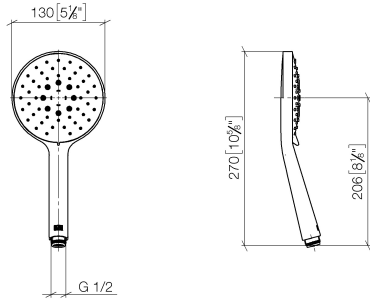

**Hand shower - Light Gold**

IMO

28 016 979

- Three or five settings: COMPACT RAIN, COMPACT SOFT FLOW, COMPACT AQUAPRESSURE FLOW, max. flow rate 15 l/min (at 3 bar)
- with anti-scale system
- spray head Ø 130 mm
- 1/2" connection
- WRAS 2009011

Intrinsic protection against back flow.

Fits: IMO, LULU, MADISON, MEM, TARA, CL.1, LISSÉ, VAIA, META, CYO

	Light Gold	28 016 979-26
	Chrome	28 016 979-00 0010
	Chrome	28 016 979-00
	Brushed Platinum	28 016 979-06 0010
	Brushed Platinum	28 016 979-06
	Platinum	28 016 979-08 0010
	Platinum	28 016 979-08
	Dark Chrome	28 016 979-19
	Dark Chrome	28 016 979-19 0010
	Light Gold	28 016 979-26 0010
	Brushed Light Gold	28 016 979-27
	Brushed Light Gold	28 016 979-27 0010
	Brushed Durabronze (23kt Gold)	28 016 979-28
	Brushed Durabronze (23kt Gold)	28 016 979-28 0010
	Matte Black	28 016 979-33
	Matte Black	28 016 979-33 0010
	Brushed Bronze	28 016 979-42 0010
	Brushed Bronze	28 016 979-42
	Brushed Champagne (22kt Gold)	28 016 979-46
	Brushed Champagne (22kt Gold)	28 016 979-46 0010
	Champagne (22kt Gold)	28 016 979-47
	Champagne (22kt Gold)	28 016 979-47 0010
	Brushed Chrome	28 016 979-93
	Brushed Chrome	28 016 979-93 0010
	Brushed Dark Platinum	28 016 979-99
	Brushed Dark Platinum	28 016 979-99 0010

## Hand shower - Light Gold

---

IMO

28 016 979

28 016 979

mm [inches]

Flow rate chart

Codes & Standards