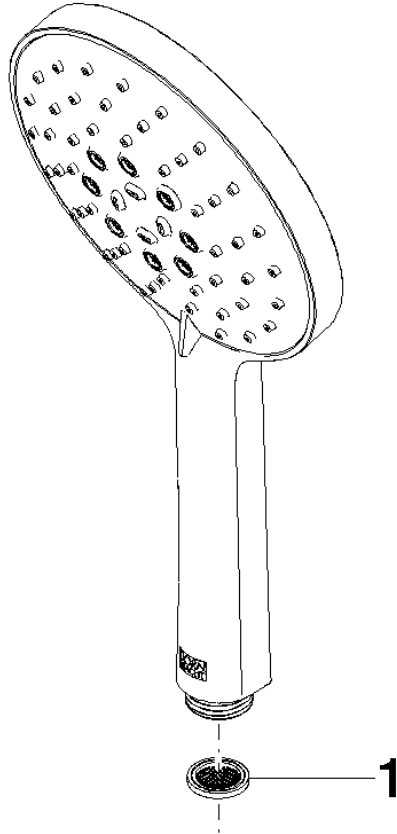

**Hand shower - Light Gold**

IMO

28 016 979

- Three or five settings: COMPACT RAIN, COMPACT SOFT FLOW, COMPACT AQUAPRESSURE FLOW, max. flow rate 15 l/min (at 3 bar)
- with anti-scale system
- spray head Ø 130 mm
- 1/2" connection
- WRAS 2009011

## Hand shower - Light Gold

---

IMO

28 016 979

28 016 979

mm [inches]

Flow rate chart

Codes & Standards

### Certificates

---

LGA\_29

28 016 979

**Product version from 4/1/2024**

Parts for other  
finishes can be found  
here: [Chrome](#)

### Spare parts list