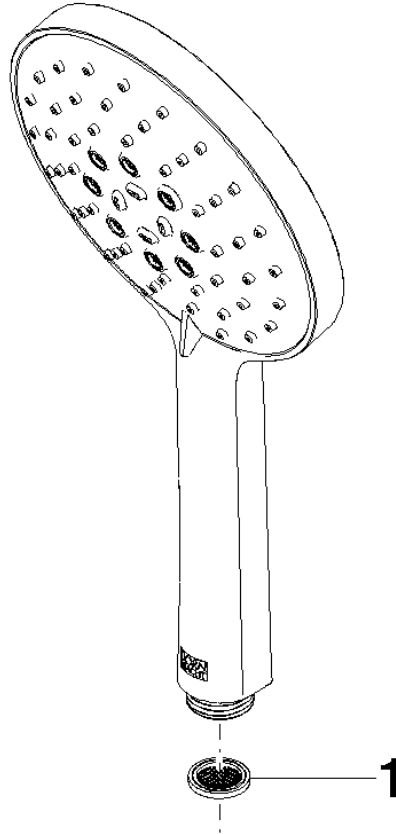

Hand shower - Brushed Light Gold

IMO

28 016 979

- Three or five settings: COMPACT RAIN, COMPACT SOFT FLOW, COMPACT AQUAPRESSURE FLOW, max. flow rate 15 l/min (at 3 bar)
- with anti-scale system
- spray head Ø 130 mm
- 1/2" connection
- WRAS 2009011

Hand shower - Brushed Light Gold

IMO

28 016 979

28 016 979

mm [inches]

Flow rate chart

Codes & Standards

DIN 4109

ISO 3822

Ü-Zeichen

Hand shower - Brushed Light Gold

IMO

28 016 979

Certificates

LGA_29

28 016 979

Product version from 4/1/2024

Parts for other
finishes can be found
here: [Chrome](#)

Hand shower - Brushed Light Gold

IMO

28 016 979

Spare parts list

Product version from 4/1/2024

No.	Item Number	Name	Quantity used	Delivery time
	09 23 01 039 90	sieve	1	2