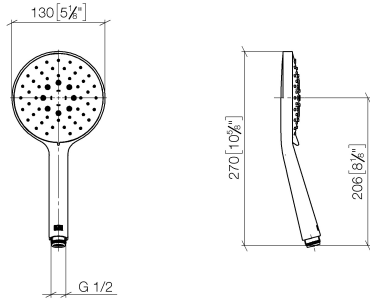

Hand shower - Brushed Light Gold

IMO

28 016 979

- Three or five settings: COMPACT RAIN, COMPACT SOFT FLOW, COMPACT AQUAPRESSURE FLOW, max. flow rate 15 l/min (at 3 bar)
- with anti-scale system
- spray head Ø 130 mm
- 1/2" connection
- WRAS 2009011

Intrinsic protection against back flow.

Fits: IMO, LULU, MADISON, MEM, TARA, CL.1, LISSÉ, VAIA, META, CYO

	Brushed Light Gold	28 016 979-27
	Chrome	28 016 979-00 0010
	Chrome	28 016 979-00
	Brushed Platinum	28 016 979-06 0010
	Brushed Platinum	28 016 979-06
	Platinum	28 016 979-08 0010
	Platinum	28 016 979-08
	Dark Chrome	28 016 979-19
	Dark Chrome	28 016 979-19 0010
	Light Gold	28 016 979-26
	Light Gold	28 016 979-26 0010
	Brushed Light Gold	28 016 979-27 0010
	Brushed Durabronze (23kt Gold)	28 016 979-28
	Brushed Durabronze (23kt Gold)	28 016 979-28 0010
	Matte Black	28 016 979-33
	Matte Black	28 016 979-33 0010
	Brushed Bronze	28 016 979-42 0010
	Brushed Bronze	28 016 979-42
	Brushed Champagne (22kt Gold)	28 016 979-46
	Brushed Champagne (22kt Gold)	28 016 979-46 0010
	Champagne (22kt Gold)	28 016 979-47
	Champagne (22kt Gold)	28 016 979-47 0010
	Brushed Chrome	28 016 979-93
	Brushed Chrome	28 016 979-93 0010
	Brushed Dark Platinum	28 016 979-99
	Brushed Dark Platinum	28 016 979-99 0010

Hand shower - Brushed Light Gold

IMO

28 016 979

28 016 979

mm [inches]

Flow rate chart

Codes & Standards

DIN 4109