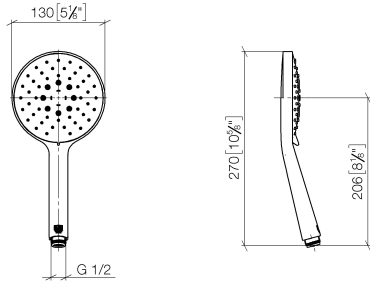

Hand shower FlowReduce - Brushed Light Gold

IMO

28 016 979 Product version from 4/1/2024

- Three or five settings: COMPACT RAIN, COMPACT SOFT FLOW, COMPACT AQUAPRESSURE FLOW, max. flow rate 6.8 l/min (at 3 bar)
- with anti-scale system
- spray head Ø 130 mm
- 1/2" connection
- This product can help a building meet the requirements of Green Building Rating Systems, e.g. LEED®, BREEAM®, DGNB

Intrinsic protection against back flow.

Fits: IMO, LULU, MADISON, MEM, TARA, CL.1, LISSÉ, VAIA, META, CYO

	Brushed Light Gold	28 016 979-27 0010
	Chrome	28 016 979-00 0010
	Chrome	28 016 979-00
	Brushed Platinum	28 016 979-06 0010
	Brushed Platinum	28 016 979-06
	Platinum	28 016 979-08 0010
	Platinum	28 016 979-08
	Dark Chrome	28 016 979-19
	Dark Chrome	28 016 979-19 0010
	Light Gold	28 016 979-26
	Light Gold	28 016 979-26 0010
	Brushed Light Gold	28 016 979-27
	Brushed Durabrass (23kt Gold)	28 016 979-28
	Brushed Durabrass (23kt Gold)	28 016 979-28 0010
	Matte Black	28 016 979-33
	Matte Black	28 016 979-33 0010
	Brushed Bronze	28 016 979-42 0010
	Brushed Bronze	28 016 979-42
	Brushed Champagne (22kt Gold)	28 016 979-46
	Brushed Champagne (22kt Gold)	28 016 979-46 0010
	Champagne (22kt Gold)	28 016 979-47
	Champagne (22kt Gold)	28 016 979-47 0010
	Brushed Chrome	28 016 979-93
	Brushed Chrome	28 016 979-93 0010
	Brushed Dark Platinum	28 016 979-99
	Brushed Dark Platinum	28 016 979-99 0010

Hand shower FlowReduce - Brushed Light Gold

IMO

28 016 979 Product version from 4/1/2024

28 016 979 Product version from 4/1/2024

mm [inches]

Flow rate chart

Codes & Standards

DIN 4109