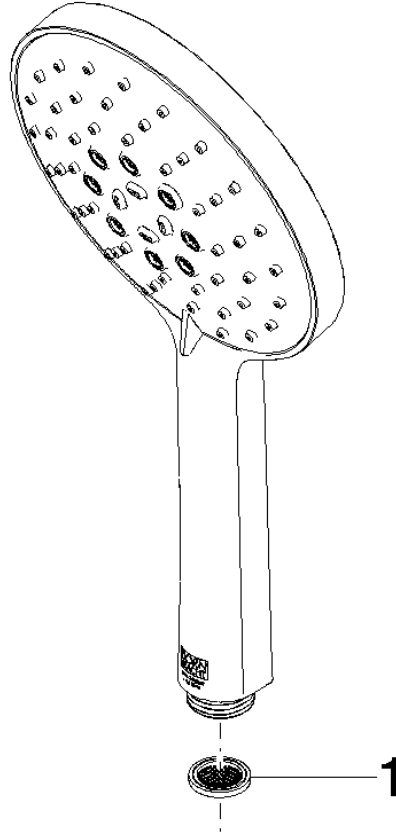

28 016 979 Product version from 4/1/2024

Parts for other finishes can be found here: [Chrome](#)

Spare parts list

No.	Item Number	Name	Quantity used	Delivery time
1	09 23 01 039 90	sieve	1	2