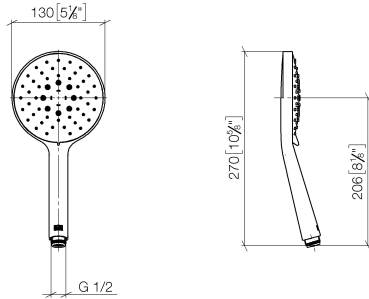

Hand shower - Brushed Durabronz (23kt Gold)

IMO

28 016 979

- Three or five settings: COMPACT RAIN, COMPACT SOFT FLOW, COMPACT AQUAPRESSURE FLOW, max. flow rate 15 l/min (at 3 bar)
- with anti-scale system
- spray head Ø 130 mm
- 1/2" connection
- WRAS 2009011

Intrinsic protection against back flow.

Fits: IMO, LULU, MADISON, MEM, TARA, CL.1, LISSÉ, VAIA, META, CYO

	Brushed Durabronz (23kt Gold)	28 016 979-28
	Chrome	28 016 979-00 0010
	Chrome	28 016 979-00
	Brushed Platinum	28 016 979-06 0010
	Brushed Platinum	28 016 979-06
	Platinum	28 016 979-08 0010
	Platinum	28 016 979-08
	Dark Chrome	28 016 979-19
	Dark Chrome	28 016 979-19 0010
	Light Gold	28 016 979-26
	Light Gold	28 016 979-26 0010
	Brushed Light Gold	28 016 979-27
	Brushed Light Gold	28 016 979-27 0010
	Brushed Durabronz (23kt Gold)	28 016 979-28 0010
	Matte Black	28 016 979-33
	Matte Black	28 016 979-33 0010
	Brushed Bronze	28 016 979-42 0010
	Brushed Bronze	28 016 979-42
	Brushed Champagne (22kt Gold)	28 016 979-46
	Brushed Champagne (22kt Gold)	28 016 979-46 0010
	Champagne (22kt Gold)	28 016 979-47
	Champagne (22kt Gold)	28 016 979-47 0010
	Brushed Chrome	28 016 979-93
	Brushed Chrome	28 016 979-93 0010
	Brushed Dark Platinum	28 016 979-99
	Brushed Dark Platinum	28 016 979-99 0010

Hand shower - Brushed Durabronz (23kt Gold)

IMO

28 016 979

28 016 979

mm [inches]

Flow rate chart

Codes & Standards

DIN 4109