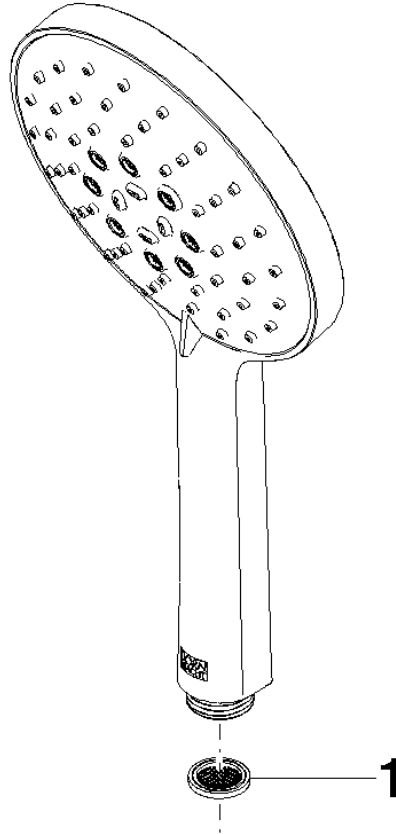

Hand shower - Brushed Durabronz (23kt Gold)

IMO

28 016 979

- Three or five settings: COMPACT RAIN, COMPACT SOFT FLOW, COMPACT AQUAPRESSURE FLOW, max. flow rate 15 l/min (at 3 bar)
- with anti-scale system
- spray head Ø 130 mm
- 1/2" connection
- WRAS 2009011

Hand shower - Brushed Durabronz (23kt Gold)

IMO

28 016 979

28 016 979

mm [inches]

Flow rate chart

Codes & Standards

DIN 4109

Certificates

WRAS_2009

LGA_29

DVGW_DW-
6517DN0

28 016 979

Product version from 4/1/2024

Parts for other
finishes can be found
here: [Chrome](#)

Hand shower - Brushed Durabrass (23kt Gold)