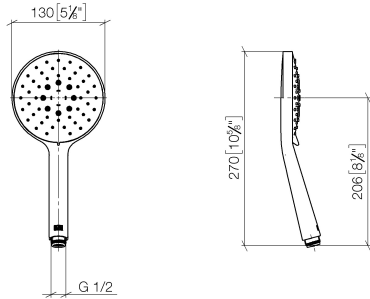

Hand shower - Brushed Champagne (22kt Gold)

IMO

28 016 979

- Three or five settings: COMPACT RAIN, COMPACT SOFT FLOW, COMPACT AQUAPRESSURE FLOW, max. flow rate 15 l/min (at 3 bar)
- with anti-scale system
- spray head Ø 130 mm
- 1/2" connection
- WRAS 2009011

Intrinsic protection against back flow.

Fits: IMO, LULU, MADISON, MEM, TARA, CL.1, LISSÉ, VAIA, META, CYO

	Brushed Champagne (22kt Gold)	28 016 979-46
	Chrome	28 016 979-00 0010
	Chrome	28 016 979-00
	Brushed Platinum	28 016 979-06 0010
	Brushed Platinum	28 016 979-06
	Platinum	28 016 979-08 0010
	Platinum	28 016 979-08
	Dark Chrome	28 016 979-19
	Dark Chrome	28 016 979-19 0010
	Light Gold	28 016 979-26
	Light Gold	28 016 979-26 0010
	Brushed Light Gold	28 016 979-27
	Brushed Light Gold	28 016 979-27 0010
	Brushed Durabronze (23kt Gold)	28 016 979-28
	Brushed Durabronze (23kt Gold)	28 016 979-28 0010
	Matte Black	28 016 979-33
	Matte Black	28 016 979-33 0010
	Brushed Bronze	28 016 979-42 0010
	Brushed Bronze	28 016 979-42
	Brushed Champagne (22kt Gold)	28 016 979-46 0010
	Champagne (22kt Gold)	28 016 979-47
	Champagne (22kt Gold)	28 016 979-47 0010
	Brushed Chrome	28 016 979-93
	Brushed Chrome	28 016 979-93 0010
	Brushed Dark Platinum	28 016 979-99
	Brushed Dark Platinum	28 016 979-99 0010

Hand shower - Brushed Champagne (22kt Gold)

IMO

28 016 979

28 016 979

mm [inches]

Flow rate chart

Codes & Standards

DIN 4109