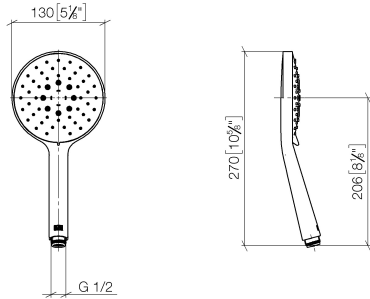

Hand shower - Champagne (22kt Gold)

IMO

28 016 979

- Three or five settings: COMPACT RAIN, COMPACT SOFT FLOW, COMPACT AQUAPRESSURE FLOW, max. flow rate 15 l/min (at 3 bar)
- with anti-scale system
- spray head Ø 130 mm
- 1/2" connection
- WRAS 2009011

Intrinsic protection against back flow.

Fits: IMO, LULU, MADISON, MEM, TARA, CL.1, LISSÉ, VAIA, META, CYO

	Champagne (22kt Gold)	28 016 979-47
	Chrome	28 016 979-00 0010
	Chrome	28 016 979-00
	Brushed Platinum	28 016 979-06 0010
	Brushed Platinum	28 016 979-06
	Platinum	28 016 979-08 0010
	Platinum	28 016 979-08
	Dark Chrome	28 016 979-19
	Dark Chrome	28 016 979-19 0010
	Light Gold	28 016 979-26
	Light Gold	28 016 979-26 0010
	Brushed Light Gold	28 016 979-27
	Brushed Light Gold	28 016 979-27 0010
	Brushed Durabronze (23kt Gold)	28 016 979-28
	Brushed Durabronze (23kt Gold)	28 016 979-28 0010
	Matte Black	28 016 979-33
	Matte Black	28 016 979-33 0010
	Brushed Bronze	28 016 979-42 0010
	Brushed Bronze	28 016 979-42
	Brushed Champagne (22kt Gold)	28 016 979-46
	Brushed Champagne (22kt Gold)	28 016 979-46 0010
	Champagne (22kt Gold)	28 016 979-47 0010
	Brushed Chrome	28 016 979-93
	Brushed Chrome	28 016 979-93 0010
	Brushed Dark Platinum	28 016 979-99
	Brushed Dark Platinum	28 016 979-99 0010

Hand shower - Champagne (22kt Gold)

IMO

28 016 979

28 016 979

mm [inches]

Flow rate chart

Codes & Standards

DIN 4109