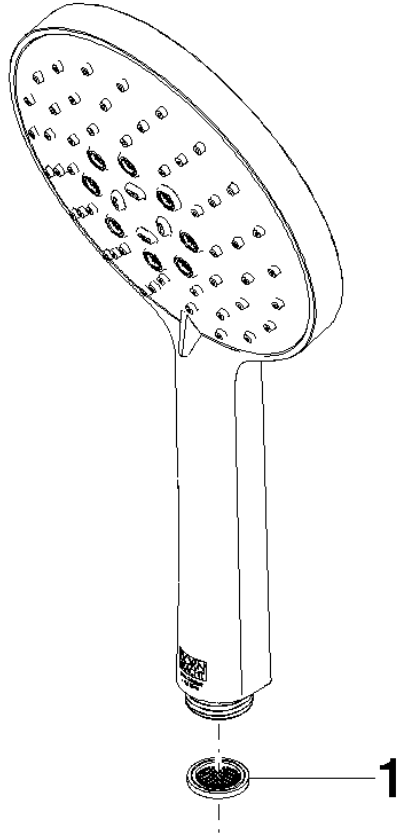

Hand shower FlowReduce - Brushed Chrome

IMO

28 016 979

- Three or five settings: COMPACT RAIN, COMPACT SOFT FLOW, COMPACT AQUAPRESSURE FLOW, max. flow rate 6.8 l/min (at 3 bar)
- with anti-scale system
- spray head Ø 130 mm
- 1/2" connection
- This product can help a building meet the requirements of Green Building Rating Systems, e.g. LEED®, BREEAM®, DGNB

Hand shower FlowReduce - Brushed Chrome

IMO

28 016 979

28 016 979

mm [inches]

Flow rate chart

Codes & Standards

ASME A112.18.1

Certificates

IAPMO_4976

LGA_29

DVGW_DW-
6517DN0

28 016 979

Product version from 4/1/2024

Parts for other
finishes can be found
here: [Chrome](#)

Hand shower FlowReduce - Brushed Chrome