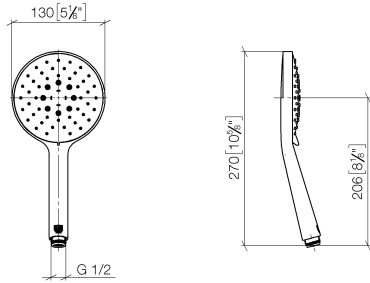

Hand shower FlowReduce - Brushed Chrome

IMO

28 016 979

- Three or five settings: COMPACT RAIN, COMPACT SOFT FLOW, COMPACT AQUAPRESSURE FLOW, max. flow rate 6.8 l/min (at 3 bar)
- with anti-scale system
- spray head Ø 130 mm
- 1/2" connection
- This product can help a building meet the requirements of Green Building Rating Systems, e.g. LEED®, BREEAM®, DGNB

Intrinsic protection against back flow.

Fits: IMO, LULU, MADISON, MEM, TARA, CL.1, LISSÉ, VAIA, META, CYO

	Brushed Chrome	28 016 979-93 0010
	Chrome	28 016 979-00 0010
	Chrome	28 016 979-00
	Brushed Platinum	28 016 979-06 0010
	Brushed Platinum	28 016 979-06
	Platinum	28 016 979-08 0010
	Platinum	28 016 979-08
	Dark Chrome	28 016 979-19
	Dark Chrome	28 016 979-19 0010
	Light Gold	28 016 979-26
	Light Gold	28 016 979-26 0010
	Brushed Light Gold	28 016 979-27
	Brushed Light Gold	28 016 979-27 0010
	Brushed Durabrass (23kt Gold)	28 016 979-28
	Brushed Durabrass (23kt Gold)	28 016 979-28 0010
	Matte Black	28 016 979-33
	Matte Black	28 016 979-33 0010
	Brushed Bronze	28 016 979-42 0010
	Brushed Bronze	28 016 979-42
	Brushed Champagne (22kt Gold)	28 016 979-46
	Brushed Champagne (22kt Gold)	28 016 979-46 0010
	Champagne (22kt Gold)	28 016 979-47
	Champagne (22kt Gold)	28 016 979-47 0010
	Brushed Chrome	28 016 979-93
	Brushed Dark Platinum	28 016 979-99
	Brushed Dark Platinum	28 016 979-99 0010

Hand shower FlowReduce - Brushed Chrome

IMO

28 016 979

28 016 979

mm [inches]

Flow rate chart

Codes & Standards

ASME A112.18.1