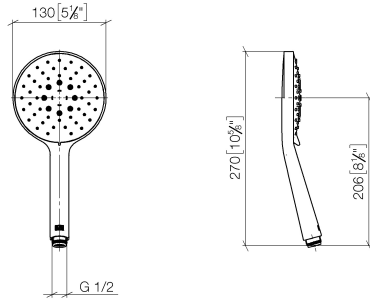

# Hand shower - Brushed Dark Platinum

IMO

28 016 979 Product version from 4/1/2024

- Three or five settings: COMPACT RAIN, COMPACT SOFT FLOW, COMPACT AQUAPRESSURE FLOW, max. flow rate 15 l/min (at 3 bar)
- with anti-scale system
- spray head Ø 130 mm
- 1/2" connection
- WRAS

Intrinsic protection against back flow.

Fits: IMO, LULU, MADISON, MEM, TARA, CL.1, LISSÉ, VAIA, META, CYO

	Brushed Dark Platinum	28 016 979-99
	Chrome	28 016 979-00 0010
	Chrome	28 016 979-00
	Brushed Platinum	28 016 979-06 0010
	Brushed Platinum	28 016 979-06
	Platinum	28 016 979-08 0010
	Platinum	28 016 979-08
	Dark Chrome	28 016 979-19
	Dark Chrome	28 016 979-19 0010
	Light Gold	28 016 979-26
	Light Gold	28 016 979-26 0010
	Brushed Light Gold	28 016 979-27
	Brushed Light Gold	28 016 979-27 0010
	Brushed Durabrass (23kt Gold)	28 016 979-28
	Brushed Durabrass (23kt Gold)	28 016 979-28 0010
	Matte Black	28 016 979-33
	Matte Black	28 016 979-33 0010
	Brushed Bronze	28 016 979-42 0010
	Brushed Bronze	28 016 979-42
	Brushed Champagne (22kt Gold)	28 016 979-46
	Brushed Champagne (22kt Gold)	28 016 979-46 0010
	Champagne (22kt Gold)	28 016 979-47
	Champagne (22kt Gold)	28 016 979-47 0010
	Brushed Chrome	28 016 979-93
	Brushed Chrome	28 016 979-93 0010
	Brushed Dark Platinum	28 016 979-99 0010

## Hand shower - Brushed Dark Platinum

---

IMO

28 016 979 Product version from 4/1/2024

28 016 979 Product version from 4/1/2024

mm [inches]

Flow rate chart

Codes & Standards