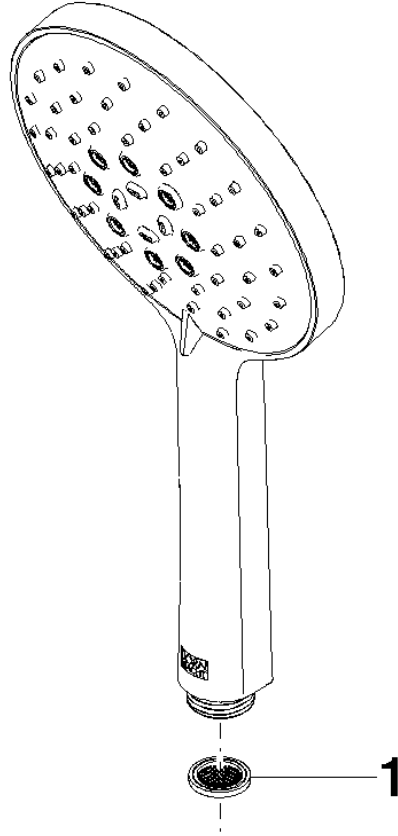

# Hand shower - Brushed Dark Platinum

IMO

28 016 979 Product version from 4/1/2024

- Three or five settings: COMPACT RAIN, COMPACT SOFT FLOW, COMPACT AQUAPRESSURE FLOW, max. flow rate 15 l/min (at 3 bar)
- with anti-scale system
- spray head Ø 130 mm
- 1/2" connection
- WRAS

## Hand shower - Brushed Dark Platinum

IMO

28 016 979 Product version from 4/1/2024

### Certificates

DVGW\_DW-  
6517DN0

LGA\_29

WRAS\_2009

28 016 979 Product version from 4/1/2024

Parts for other finishes can be found here: [Chrome](#)

Spare parts list

No.	Item Number	Name	Quantity used	Delivery time
1	09 23 01 039 90	sieve	1	2