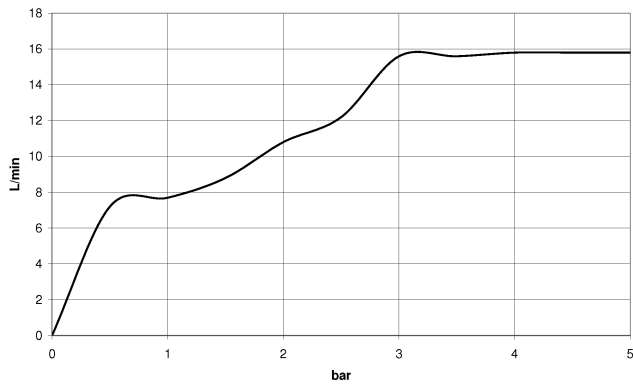

# Hand shower - Brushed Dark Platinum

IMO

28 016 979 Product version from 4/1/2024

- Three or five settings: COMPACT RAIN, COMPACT SOFT FLOW, COMPACT AQUAPRESSURE FLOW, max. flow rate 15 l/min (at 3 bar)
- with anti-scale system
- spray head Ø 130 mm
- 1/2" connection
- WRAS

## Hand shower - Brushed Dark Platinum

---

IMO

28 016 979 Product version from 4/1/2024

28 016 979 Product version from 4/1/2024

mm [inches]

Flow rate chart

Codes & Standards