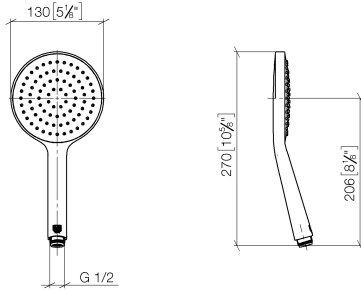

## Hand shower FlowReduce - Dark Chrome

IMO

28 017 979

- COMPACT RAIN, max. flow rate 6.8 l/min (at 3 bar)
- with anti-scale system
- spray head Ø 130 mm
- 1/2" connection
- This product can help a building meet the requirements of Green Building Rating Systems, e.g. LEED®, BREEAM®, DGNB

Intrinsic protection against back flow.

Fits: IMO, LULU, MADISON, MEM, TARA, CL.1, LISSÉ, VAIA, META, CYO

	Dark Chrome	28 017 979-19 0010
	Chrome	28 017 979-00
	Chrome	28 017 979-00 0010
	Brushed Platinum	28 017 979-06 0010
	Brushed Platinum	28 017 979-06
	Platinum	28 017 979-08 0010
	Platinum	28 017 979-08
	Dark Chrome	28 017 979-19
	Light Gold	28 017 979-26 0010
	Light Gold	28 017 979-26
	Brushed Light Gold	28 017 979-27 0010
	Brushed Light Gold	28 017 979-27
	Brushed Durabronze (23kt Gold)	28 017 979-28
	Brushed Durabronze (23kt Gold)	28 017 979-28 0010
	Matte Black	28 017 979-33 0010
	Matte Black	28 017 979-33
	Brushed Bronze	28 017 979-42 0010
	Brushed Bronze	28 017 979-42
	Brushed Champagne (22kt Gold)	28 017 979-46 0010
	Brushed Champagne (22kt Gold)	28 017 979-46
	Champagne (22kt Gold)	28 017 979-47
	Champagne (22kt Gold)	28 017 979-47 0010
	Brushed Chrome	28 017 979-93
	Brushed Chrome	28 017 979-93 0010
	Brushed Dark Platinum	28 017 979-99
	Brushed Dark Platinum	28 017 979-99 0010

## Hand shower FlowReduce - Dark Chrome

---

IMO

28 017 979

28 017 979

mm [inches]

**Flow rate chart**

**Codes & Standards**