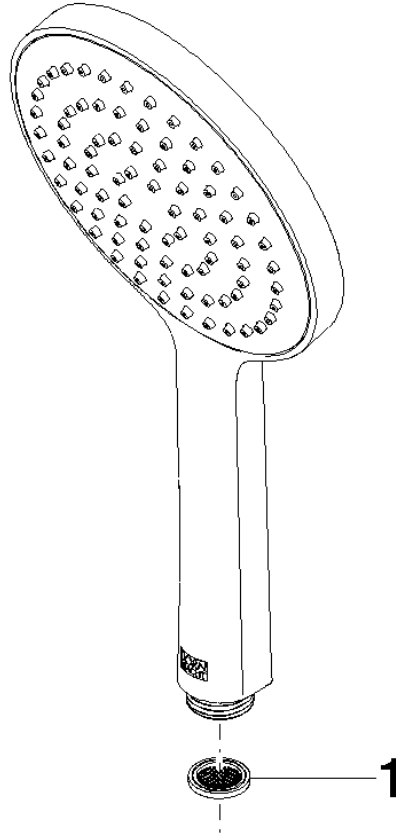

Hand shower - Brushed Durabronz (23kt Gold)

28 017 979

- COMPACT RAIN, max. flow rate 15 l/min (at 3 bar)
- with anti-scale system
- spray head Ø 130 mm
- 1/2" connection
- WRAS 2009011

Intrinsic protection against back flow.

Fits: IMO, LULU, MADISON, MEM, TARA, CL.1, LISSÉ, VAIA, META, CYO

	Brushed Durabronz (23kt Gold)	28 017 979-28
	Chrome	28 017 979-00
	Chrome	28 017 979-00 0010
	Brushed Platinum	28 017 979-06 0010
	Brushed Platinum	28 017 979-06
	Platinum	28 017 979-08 0010
	Platinum	28 017 979-08
	Dark Chrome	28 017 979-19
	Dark Chrome	28 017 979-19 0010
	Light Gold	28 017 979-26 0010
	Light Gold	28 017 979-26
	Brushed Light Gold	28 017 979-27 0010
	Brushed Light Gold	28 017 979-27
	Brushed Durabronz (23kt Gold)	28 017 979-28 0010
	Matte Black	28 017 979-33 0010
	Matte Black	28 017 979-33
	Brushed Bronze	28 017 979-42 0010
	Brushed Bronze	28 017 979-42
	Brushed Champagne (22kt Gold)	28 017 979-46 0010
	Brushed Champagne (22kt Gold)	28 017 979-46
	Champagne (22kt Gold)	28 017 979-47
	Champagne (22kt Gold)	28 017 979-47 0010
	Brushed Chrome	28 017 979-93
	Brushed Chrome	28 017 979-93 0010
	Brushed Dark Platinum	28 017 979-99
	Brushed Dark Platinum	28 017 979-99 0010

Hand shower - Brushed Durabronz (23kt Gold)

IMO

28 017 979

28 017 979

mm [inches]

Flow rate chart

Codes & Standards

DIN 4109

Certificates

WRAS_2009

DVGW_DW-
6517DN0

LGA_29

28 017 979

Product version from 4/1/2024

Parts for other
finishes can be found
here: [Chrome](#)

Hand shower - Brushed Durabrass (23kt Gold)